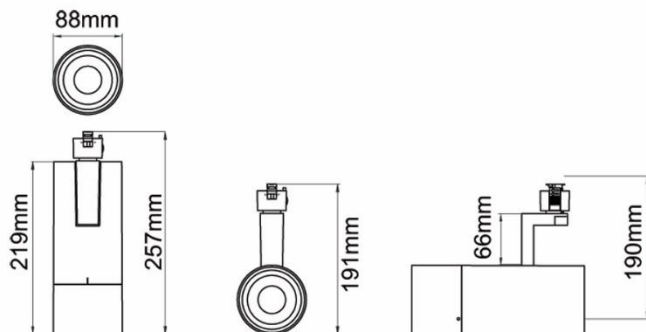

KSR6562-63

KSR Lighting is constantly developing and improving its products. For this reason, all product descriptions in this data sheet are intended as a general guide, and KSR may change specifications from time to time in the interest of product development, without prior notification or public announcement. All descriptions in this data sheet present only general particulars of the goods to which they refer and shall not form part of any contract. Data in this guide has been obtained in controlled experimental conditions. However, KSR Lighting cannot accept any liability arising from the reliance on such data to the extent permitted.