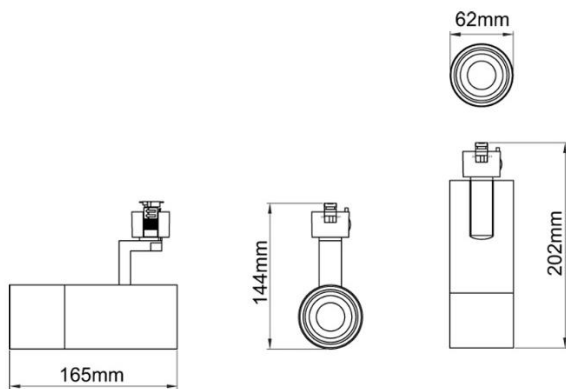

# Product Specification

Product Code	Product Description	Wattage (W)	CCT (K)	Lumens (lm)		CRI (Ra)	Energy Efficiency Class 2021	Protection Class	Beam Angle
				FL	NFL				
KSR6560	Escala Pro 20W 3000K LED Adjustable Beam Track Fitting	20	3000	FL	960	91	G	I	15-30°
				NFL	1011				
				SP	746				
KSR6561	Escala Pro 20W 4000K LED Adjustable Beam Track Fitting	20	4000	FL	1064	91	G	I	15-30°
				NFL	1100				
				SP	805				
KSR6562	Escala Pro 30W 3000K LED Adjustable Beam Track Fitting	30	3000	FL	2109	92	G	I	15-36°
				NFL	1998				
				SP	1486				
KSR6563	Escala Pro 30W 4000K LED Adjustable Beam Track Fitting	30	4000	FL	2220	94	G	I	15-36°
				NFL	2090				
				SP	1574				
<b>Optional Accessory</b>									
KSR6414	Escala 3 Circuit track adapter for Escala Pro Single Circuit fittings								

# Product Dimensions