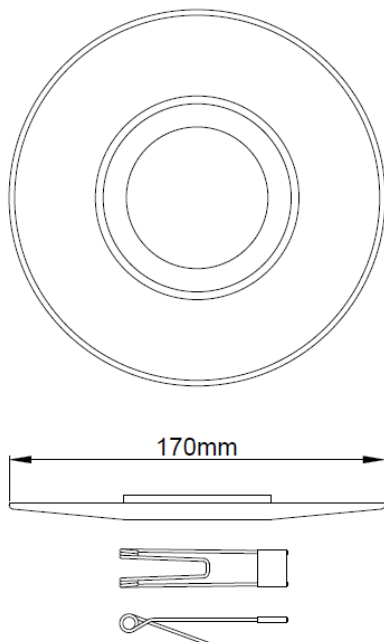

Product Specification

Product Code	Product Description	Overall Diameter	Centre hole Diameter	Rim Thickness	Cut out (Diameter)	Finish	Protection Class
KSRFRD356	Firebreak Qr Convertor Plate White	170mm	70mm	3mm	70mm – 130mm	White	N/A
KSRFRD357	Firebreak Qr Convertor Plate Chrome	170mm	70mm	3mm	70mm – 130mm	Chrome	N/A
KSRFRD358	Firebreak Qr Convertor Plate Satin Chrome	170mm	70mm	3mm	70mm – 130mm	Satin Chrome	N/A
For use with							
KSRFRD383	Firebreak Qr Select Quad CCT Multi Wattage Dimmable LED Downlight						
KSRFRD384	Firebreak Qr Select Quad CCT Multi Wattage Dimmable LED Tilttable Downlight						
KSRFRD385	Firebreak Qr Select Dual Fire Rated Quad CCT Dual wattage Dimmable LED Downlight						
KSRFRD386	Firebreak Qr Dual Pro Fire Rated Quad CCT Dual wattage Dimmable LED Downlight						
KSRFRD387	Firebreak Qr Pro Select Baffle Dual Wattage 4CCT Downlight						

Notes

Even though these are used with a Fire & IP Rated product it will no longer continue to be Fire Rated and only be IP20 rated.

Product Dimensions

KSRFRD356/57/58

KSR Lighting is constantly developing and improving its products. For this reason, all product descriptions in this data sheet are intended as a general guide, and KSR may change specifications from time to time in the interest of product development, without prior notification or public announcement. All descriptions in this data sheet present only general particulars of the goods to which they refer and shall not form part of any contract. Data in this guide has been obtained in controlled experimental conditions. However, KSR Lighting cannot accept any liability arising from the reliance on such data to the extent permitted.