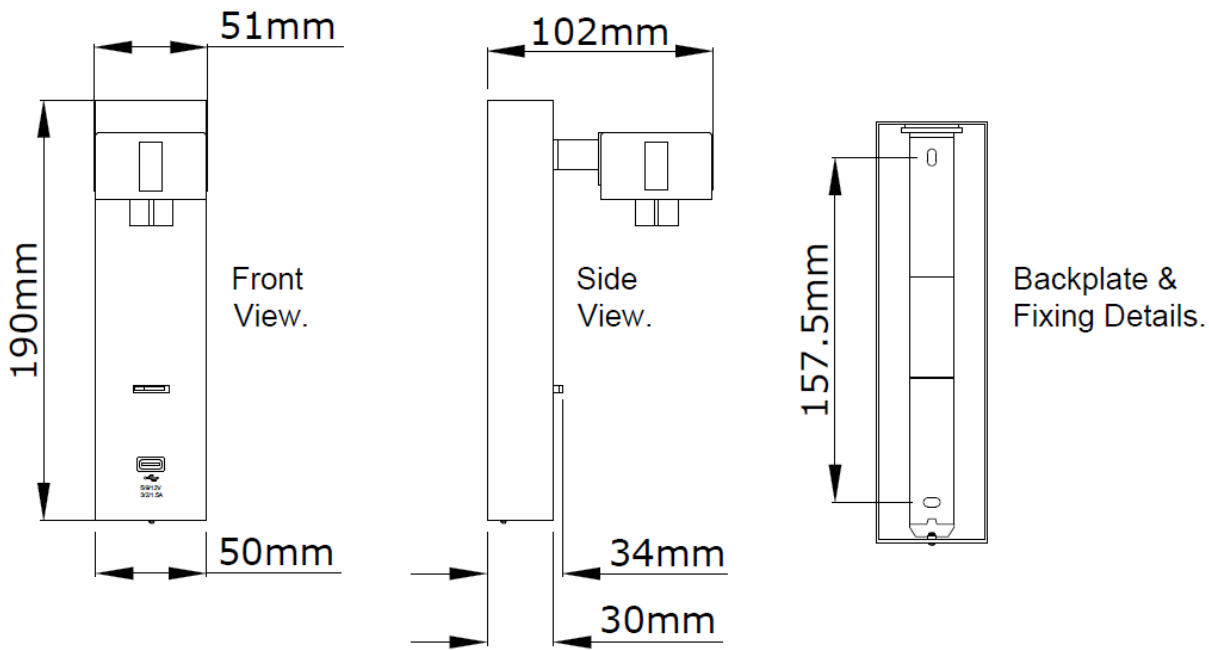

Switch & USB-C Detail on KSR7408 - Table Lamp Base

Product Features

- 1 year warranty
- Class I
- IP20
- Suitable for up to 10W GU10 LED lamps
- Head & Lamp holder 350° Rotation and 45° Tilt
- 2 Colour Fitting Options: Black or White
- 5 Colour Shade Options in both Round and Square
- Coloured Decorative Ring Options (Black or White Ritz III Shades only)
- Surface Wall or Ceiling Versions
- Recessed Ceiling Version
- USB-C Connection Wall Version
- USB-C Connection Table Lamp Version
- USB-C Connection – 5, 9 or 12V / 1.5, 2.0 or 3.0 Amp.
- Matching Floor Stand with inline Foot Switch.

Nominal voltage	220~240VAC
Operating frequency	50/60Hz
Circuit Wattage	10W Max GU10 LED
Ambient temperature range	0°C to +30°C
IP rating	20

Construction

Body: Pressed Steel
 Shade: Aluminium

Product Dimensions

KSR7400 & KSR7401 - Dimensions

KSR7402 & KSR7403 - Dimensions

KSR7404 & KSR7405 - Dimensions

KSR7406 & KSR7407 - Dimensions

KSR7408 - Dimensions

KSR7410 - Dimensions

KSR7420 - KSR7424 - Dimensions

KSR7425 - KSR7429 - Dimensions

KSR7430 - KSR7431 - Dimensions

KSR7432 - KSR7435 - Dimensions

KSR Lighting is constantly developing and improving its products. For this reason, all product descriptions in this data sheet are intended as a general guide, and KSR may change specifications from time to time in the interest of product development, without prior notification or public announcement. All descriptions in this data sheet present only general particulars of the goods to which they refer and shall not form part of any contract. Data in this guide has been obtained in controlled experimental conditions. However, KSR Lighting cannot accept any liability arising from the reliance on such data to the extent permitted.