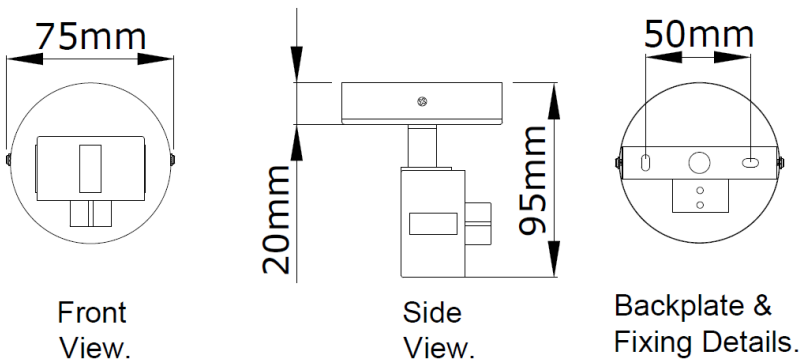

Nominal voltage	220~240VAC
Operating frequency	50/60Hz
Circuit Wattage	10W Max GU10 LED
Ambient temperature range	0°C to +30°C
IP rating	20

Construction

Body: Pressed Steel
Shade: Aluminium

Product Dimensions

KSR7400 & KSR7401 - Dimensions