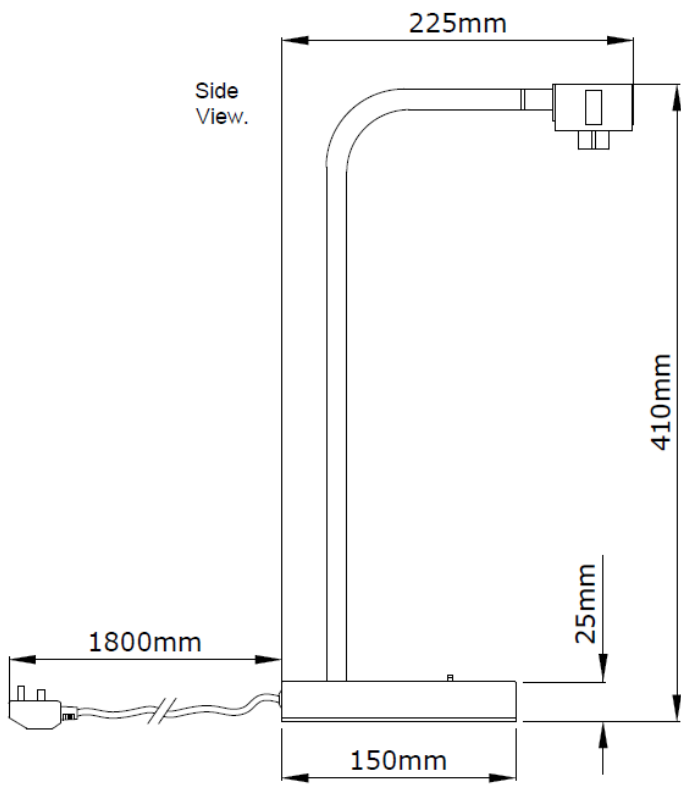

Switch & USB-C Detail on KSR7408 - Table Lamp Base

Product Features

- 1 year warranty
- Class I
- IP20
- Suitable for up to 10W GU10 LED lamps
- Head & Lamp holder 350° Rotation and 45° Tilt
- 2 Colour Fitting Options: Black or White
- 5 Colour Shade Options in both Round and Square
- Coloured Decorative Ring Options (Black or White Ritz III Shades only)
- Surface Wall or Ceiling Versions
- Recessed Ceiling Version
- USB-C Connection Wall Version
- USB-C Connection Table Lamp Version
- USB-C Connection – 5, 9 or 12V / 1.5, 2.0 or 3.0 Amp.
- Matching Floor Stand with inline Foot Switch.

Nominal voltage	220~240VAC
Operating frequency	50/60Hz
Circuit Wattage	10W Max GU10 LED
Ambient temperature range	0°C to +30°C
IP rating	20

Construction

Body: Pressed Steel
 Shade: Aluminium

Product Dimensions

KSR7400 & KSR7401 - Dimensions

KSR7402 & KSR7403 - Dimensions

KSR7404 & KSR7405 - Dimensions

KSR7406 & KSR7407 - Dimensions

KSR7408 - Dimensions

KSR7410 - Dimensions

KSR7420 - KSR7424 - Dimensions

KSR7425 - KSR7429 - Dimensions

KSR7430 - KSR7431 - Dimensions

KSR7432 - KSR7435 - Dimensions

KSR Lighting is constantly developing and improving its products. For this reason, all product descriptions in this data sheet are intended as a general guide, and KSR may change specifications from time to time in the interest of product development, without prior notification or public announcement. All descriptions in this data sheet present only general particulars of the goods to which they refer and shall not form part of any contract. Data in this guide has been obtained in controlled experimental conditions. However, KSR Lighting cannot accept any liability arising from the reliance on such data to the extent permitted.