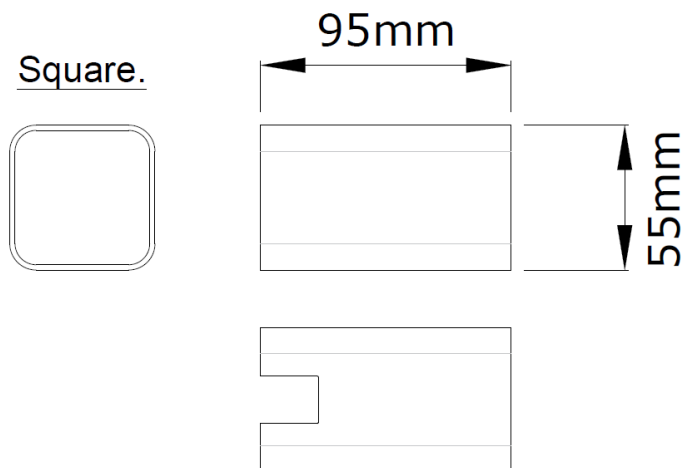

Switch & USB-C Detail on KSR7408 - Table Lamp Base

Product Features

- 1 year warranty
- Class I
- IP20
- Suitable for up to 10W GU10 LED lamps
- Head & Lamp holder 350° Rotation and 45° Tilt
- 2 Colour Fitting Options: Black or White
- 5 Colour Shade Options in both Round and Square
- Coloured Decorative Ring Options (Black or White Ritz III Shades only)
- Surface Wall or Ceiling Versions
- Recessed Ceiling Version
- USB-C Connection Wall Version
- USB-C Connection Table Lamp Version
- USB-C Connection – 5, 9 or 12V / 1.5, 2.0 or 3.0 Amp.
- Matching Floor Stand with inline Foot Switch.

Nominal voltage	220~240VAC
Operating frequency	50/60Hz
Circuit Wattage	10W Max GU10 LED
Ambient temperature range	0°C to +30°C
IP rating	20

Construction

Body: Pressed Steel
 Shade: Aluminium

Product Dimensions

KSR7400 & KSR7401 - Dimensions

KSR7402 & KSR7403 - Dimensions

KSR7404 & KSR7405 - Dimensions

KSR7406 & KSR7407 - Dimensions

KSR7408 - Dimensions

KSR7410 - Dimensions

KSR7420 - KSR7424 - Dimensions

KSR7425 - KSR7429 - Dimensions

KSR7430 - KSR7431 - Dimensions

KSR7432 - KSR7435 - Dimensions

KSR Lighting is constantly developing and improving its products. For this reason, all product descriptions in this data sheet are intended as a general guide, and KSR may change specifications from time to time in the interest of product development, without prior notification or public announcement. All descriptions in this data sheet present only general particulars of the goods to which they refer and shall not form part of any contract. Data in this guide has been obtained in controlled experimental conditions. However, KSR Lighting cannot accept any liability arising from the reliance on such data to the extent permitted.