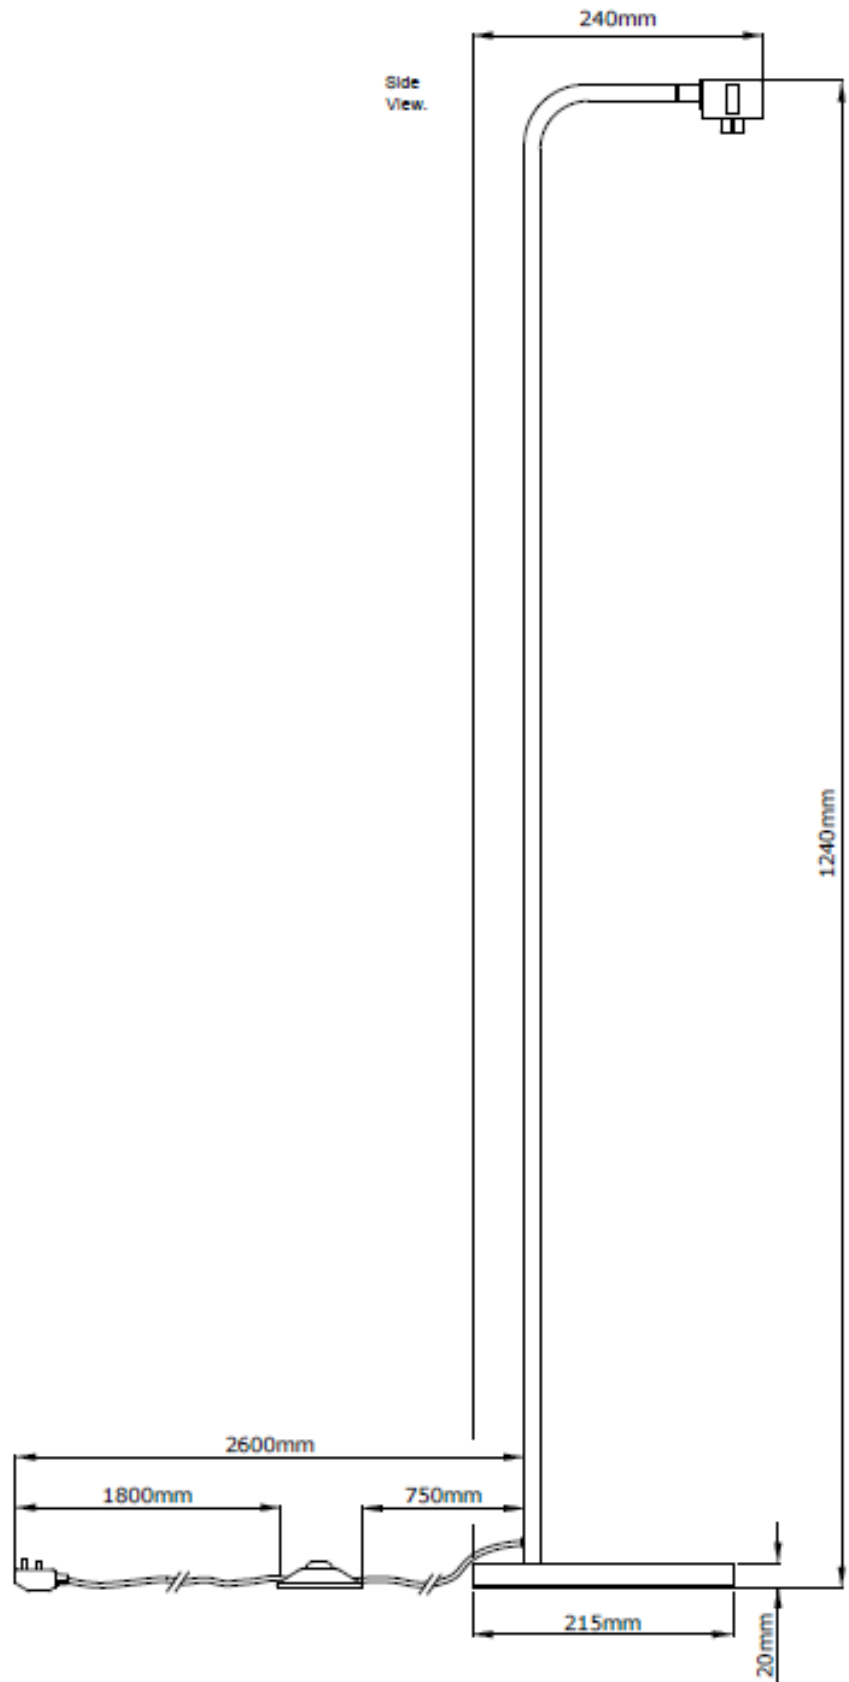

Switch & USB-C Detail on KSR7408 - Table Lamp Base

Product Features

- 1 year warranty
- Class I
- IP20
- Suitable for up to 10W GU10 LED lamps
- Head & Lamp holder 350° Rotation and 45° Tilt
- 2 Colour Fitting Options: Black or White
- 5 Colour Shade Options in both Round and Square
- Coloured Decorative Ring Options (Black or White Ritz III Shades only)
- Surface Wall or Ceiling Versions
- Recessed Ceiling Version
- USB-C Connection Wall Version
- USB-C Connection Table Lamp Version
- USB-C Connection – 5, 9 or 12V / 1.5, 2.0 or 3.0 Amp.
- Matching Floor Stand with inline Foot Switch.

Nominal voltage	220~240VAC
Operating frequency	50/60Hz
Circuit Wattage	10W Max GU10 LED
Ambient temperature range	0°C to +30°C
IP rating	20

Construction

Body: Pressed Steel
 Shade: Aluminium

Product Dimensions

KSR7400 & KSR7401 - Dimensions

KSR7402 & KSR7403 - Dimensions

KSR7404 & KSR7405 - Dimensions

KSR7406 & KSR7407 - Dimensions

KSR7408 - Dimensions

KSR7410 - Dimensions

KSR7420 - KSR7424 - Dimensions

KSR7425 - KSR7429 - Dimensions

KSR7430 - KSR7431 - Dimensions

KSR7432 - KSR7435 - Dimensions

KSR Lighting is constantly developing and improving its products. For this reason, all product descriptions in this data sheet are intended as a general guide, and KSR may change specifications from time to time in the interest of product development, without prior notification or public announcement. All descriptions in this data sheet present only general particulars of the goods to which they refer and shall not form part of any contract. Data in this guide has been obtained in controlled experimental conditions. However, KSR Lighting cannot accept any liability arising from the reliance on such data to the extent permitted.