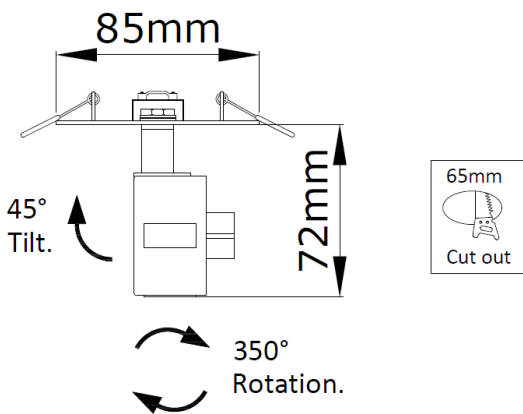

Switch & USB-C Detail on KSR7408 - Table Lamp Base

Product Features

- 1 year warranty
- Class I
- IP20
- Suitable for up to 10W GU10 LED lamps
- Head & Lamp holder 350° Rotation and 45° Tilt
- 2 Colour Fitting Options: Black or White
- 5 Colour Shade Options in both Round and Square
- Coloured Decorative Ring Options (Black or White Ritz III Shades only)
- Surface Wall or Ceiling Versions
- Recessed Ceiling Version
- USB-C Connection Wall Version
- USB-C Connection Table Lamp Version
- USB-C Connection – 5, 9 or 12V / 1.5, 2.0 or 3.0 Amp.
- Matching Floor Stand with inline Foot Switch.

Nominal voltage	220~240VAC
Operating frequency	50/60Hz
Circuit Wattage	10W Max GU10 LED
Ambient temperature range	0°C to +30°C
IP rating	20

Construction

Body: Pressed Steel
 Shade: Aluminium

Product Dimensions

KSR7400 & KSR7401 - Dimensions

KSR7402 & KSR7403 - Dimensions

KSR7404 & KSR7405 - Dimensions

KSR7406 & KSR7407 - Dimensions

KSR7408 - Dimensions

KSR7410 - Dimensions

KSR7420 - KSR7424 - Dimensions

KSR7425 - KSR7429 - Dimensions

KSR7430 - KSR7431 - Dimensions

KSR7432 - KSR7435 - Dimensions

KSR Lighting is constantly developing and improving its products. For this reason, all product descriptions in this data sheet are intended as a general guide, and KSR may change specifications from time to time in the interest of product development, without prior notification or public announcement. All descriptions in this data sheet present only general particulars of the goods to which they refer and shall not form part of any contract. Data in this guide has been obtained in controlled experimental conditions. However, KSR Lighting cannot accept any liability arising from the reliance on such data to the extent permitted.