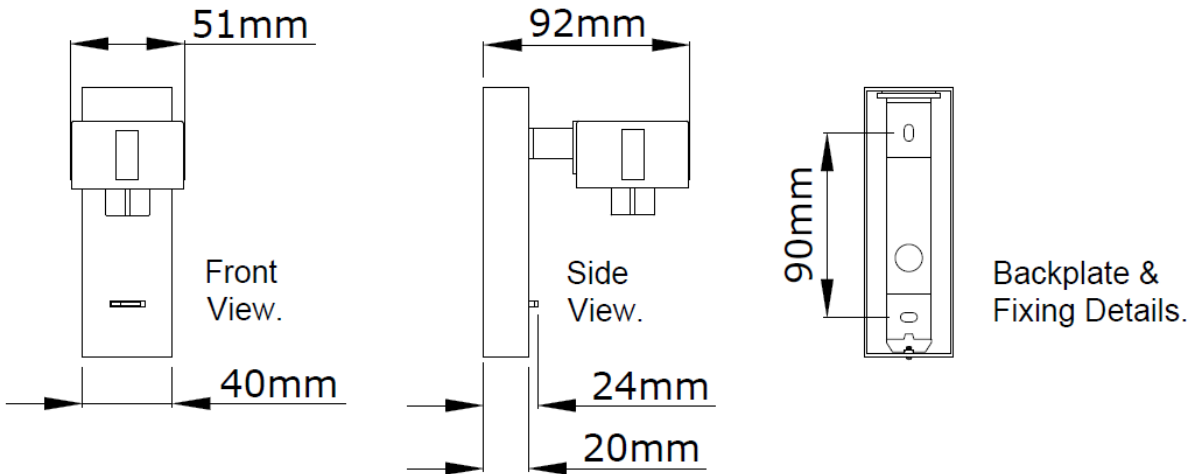

KSR7402 & KSR7403 - Dimensions