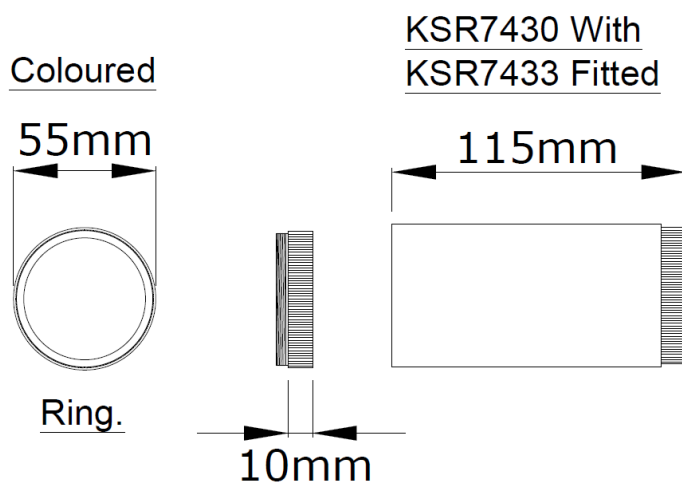

Switch & USB-C Detail on KSR7408 - Table Lamp Base

Product Features

- 1 year warranty
- Class I
- IP20
- Suitable for up to 10W GU10 LED lamps
- Head & Lamp holder 350° Rotation and 45° Tilt
- 2 Colour Fitting Options: Black or White
- 5 Colour Shade Options in both Round and Square
- Coloured Decorative Ring Options (Black or White Ritz III Shades only)
- Surface Wall or Ceiling Versions
- Recessed Ceiling Version
- USB-C Connection Wall Version
- USB-C Connection Table Lamp Version
- USB-C Connection – 5, 9 or 12V / 1.5, 2.0 or 3.0 Amp.
- Matching Floor Stand with inline Foot Switch.

Nominal voltage	220~240VAC
Operating frequency	50/60Hz
Circuit Wattage	10W Max GU10 LED
Ambient temperature range	0°C to +30°C
IP rating	20

Construction

Body: Pressed Steel
 Shade: Aluminium

Product Dimensions

KSR7400 & KSR7401 - Dimensions

KSR7402 & KSR7403 - Dimensions

KSR7404 & KSR7405 - Dimensions

KSR7406 & KSR7407 - Dimensions

KSR7408 - Dimensions

KSR7410 - Dimensions

KSR7420 - KSR7424 - Dimensions

KSR7425 - KSR7429 - Dimensions

KSR7430 - KSR7431 - Dimensions

KSR7432 - KSR7435 - Dimensions

KSR Lighting is constantly developing and improving its products. For this reason, all product descriptions in this data sheet are intended as a general guide, and KSR may change specifications from time to time in the interest of product development, without prior notification or public announcement. All descriptions in this data sheet present only general particulars of the goods to which they refer and shall not form part of any contract. Data in this guide has been obtained in controlled experimental conditions. However, KSR Lighting cannot accept any liability arising from the reliance on such data to the extent permitted.