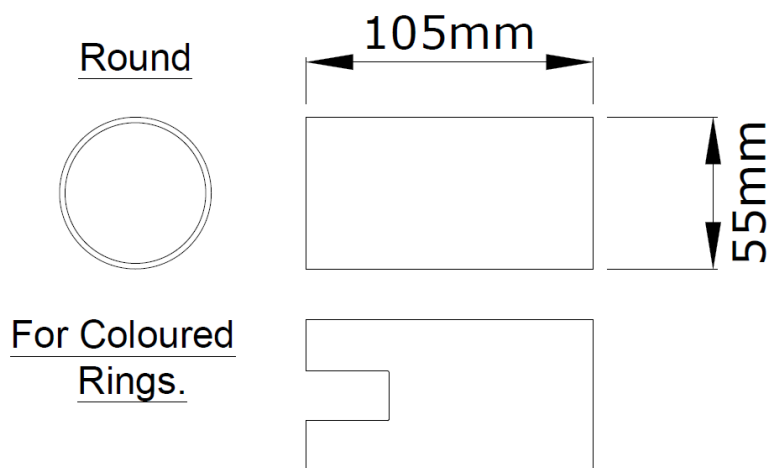

Switch & USB-C Detail on KSR7408 - Table Lamp Base

Product Features

- 1 year warranty
- Class I
- IP20
- Suitable for up to 10W GU10 LED lamps
- Head & Lamp holder 350° Rotation and 45° Tilt
- 2 Colour Fitting Options: Black or White
- 5 Colour Shade Options in both Round and Square
- Coloured Decorative Ring Options (Black or White Ritz III Shades only)
- Surface Wall or Ceiling Versions
- Recessed Ceiling Version
- USB-C Connection Wall Version
- USB-C Connection Table Lamp Version
- USB-C Connection – 5, 9 or 12V / 1.5, 2.0 or 3.0 Amp.
- Matching Floor Stand with inline Foot Switch.

Nominal voltage	220~240VAC
Operating frequency	50/60Hz
Circuit Wattage	10W Max GU10 LED
Ambient temperature range	0°C to +30°C
IP rating	20

Construction

Body: Pressed Steel
 Shade: Aluminium

Product Dimensions

KSR7400 & KSR7401 - Dimensions

KSR7402 & KSR7403 - Dimensions

KSR7404 & KSR7405 - Dimensions

KSR7406 & KSR7407 - Dimensions

KSR7408 - Dimensions

KSR7410 - Dimensions

KSR7420 - KSR7424 - Dimensions

KSR7425 - KSR7429 - Dimensions

KSR7430 - KSR7431 - Dimensions

KSR7432 - KSR7435 - Dimensions

KSR Lighting is constantly developing and improving its products. For this reason, all product descriptions in this data sheet are intended as a general guide, and KSR may change specifications from time to time in the interest of product development, without prior notification or public announcement. All descriptions in this data sheet present only general particulars of the goods to which they refer and shall not form part of any contract. Data in this guide has been obtained in controlled experimental conditions. However, KSR Lighting cannot accept any liability arising from the reliance on such data to the extent permitted.