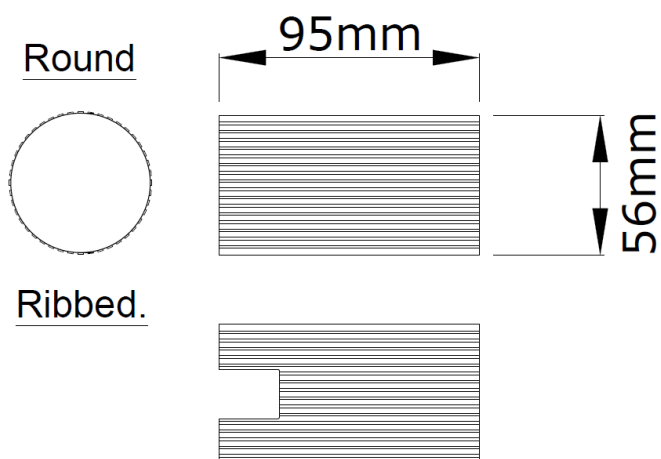

Switch & USB-C Detail on KSR7408 - Table Lamp Base

Product Features

- 1 year warranty
- Class I
- IP20
- Suitable for up to 10W GU10 LED lamps
- Head & Lamp holder 350° Rotation and 45° Tilt
- 2 Colour Fitting Options: Black or White
- 5 Colour Shade Options in both Round and Square
- Coloured Decorative Ring Options (Black or White Ritz III Shades only)
- Surface Wall or Ceiling Versions
- Recessed Ceiling Version
- USB-C Connection Wall Version
- USB-C Connection Table Lamp Version
- USB-C Connection – 5, 9 or 12V / 1.5, 2.0 or 3.0 Amp.
- Matching Floor Stand with inline Foot Switch.

Nominal voltage	220~240VAC
Operating frequency	50/60Hz
Circuit Wattage	10W Max GU10 LED
Ambient temperature range	0°C to +30°C
IP rating	20

Construction

Body: Pressed Steel
 Shade: Aluminium

Product Dimensions

KSR7400 & KSR7401 - Dimensions

KSR7402 & KSR7403 - Dimensions

KSR7404 & KSR7405 - Dimensions

KSR7406 & KSR7407 - Dimensions

KSR7408 - Dimensions

KSR7410 - Dimensions

KSR7420 - KSR7424 - Dimensions

KSR7425 - KSR7429 - Dimensions

KSR7430 - KSR7431 - Dimensions

KSR7432 - KSR7435 - Dimensions

KSR Lighting is constantly developing and improving its products. For this reason, all product descriptions in this data sheet are intended as a general guide, and KSR may change specifications from time to time in the interest of product development, without prior notification or public announcement. All descriptions in this data sheet present only general particulars of the goods to which they refer and shall not form part of any contract. Data in this guide has been obtained in controlled experimental conditions. However, KSR Lighting cannot accept any liability arising from the reliance on such data to the extent permitted.