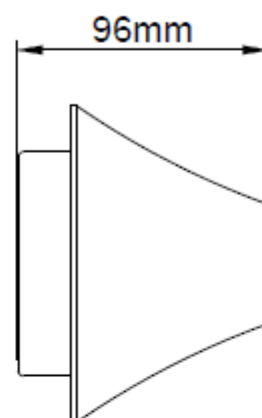

Tronto 3CCT LED Up & Down IP65 Wall Light

Exterior Bulkheads

Data Sheet

Product Information

Introducing the **KSR Tronto IP65 Up & Down Wall Light**. A perfect blend of **sleek & modern** in a **dark grey finish**. This Wall Light is ideal for both **domestic & residential** applications & suitable for **internal** or **external**. Selectable CCT allows the fitting to blend seamlessly into its surroundings.

Body: Die Cast Aluminium
Diffuser: Polycarbonate

Product Dimension

KSR99156 - Dimensions

Front View.

Side View.

Backplate & Fixing Dimensions.

KSR Lighting is constantly developing and improving its products. For this reason, all product descriptions in this data sheet are intended as a general guide, and KSR may change specifications from time to time in the interest of product development, without prior notification or public announcement. All descriptions in this data sheet present only general particulars of the goods to which they refer and shall not form part of any contract. Data in this guide has been obtained in controlled experimental conditions. However, KSR Lighting cannot accept any liability arising from the reliance on such data to the extent permitted.