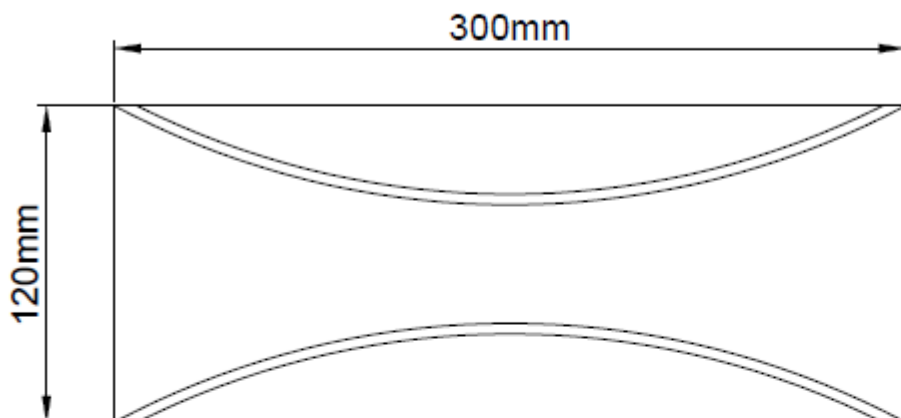

Body: Die Cast Aluminium
Diffuser: Polycarbonate

Product Dimension

KSR99156 - Dimensions

Front View.

Side View.

Backplate & Fixing Dimensions.

KSR Lighting is constantly developing and improving its products. For this reason, all product descriptions in this data sheet are intended as a general guide, and KSR may change specifications from time to time in the interest of product development, without prior notification or public announcement. All descriptions in this data sheet present only general particulars of the goods to which they refer and shall not form part of any contract. Data in this guide has been obtained in controlled experimental conditions. However, KSR Lighting cannot accept any liability arising from the reliance on such data to the extent permitted.