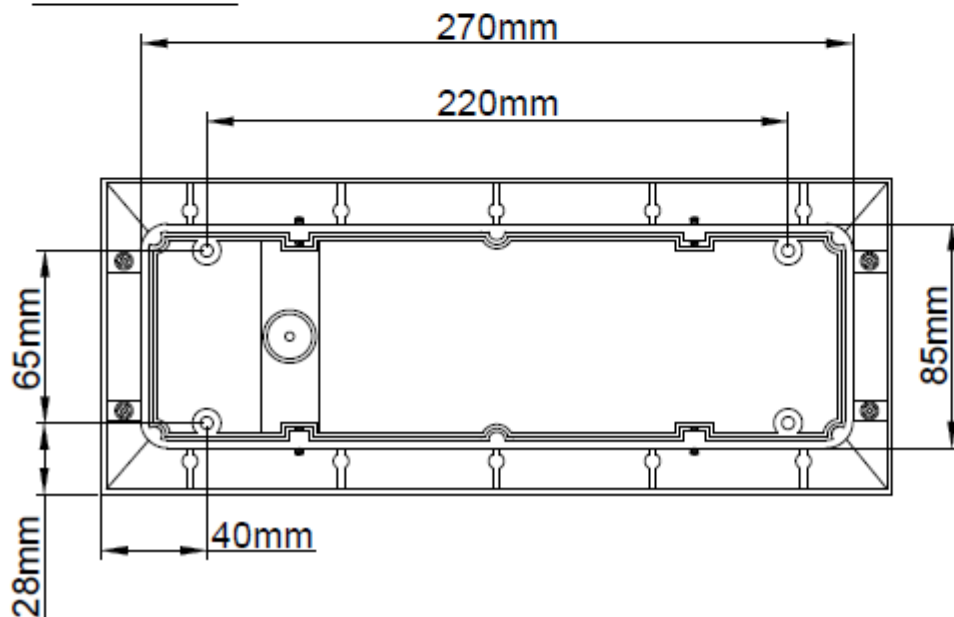

Body: Die Cast Aluminium
Diffuser: Polycarbonate

Product Dimension

KSR99156 - Dimensions

Front View.

Side View.

Backplate & Fixing Dimensions.

KSR Lighting is constantly developing and improving its products. For this reason, all product descriptions in this data sheet are intended as a general guide, and KSR may change specifications from time to time in the interest of product development, without prior notification or public announcement. All descriptions in this data sheet present only general particulars of the goods to which they refer and shall not form part of any contract. Data in this guide has been obtained in controlled experimental conditions. However, KSR Lighting cannot accept any liability arising from the reliance on such data to the extent permitted.