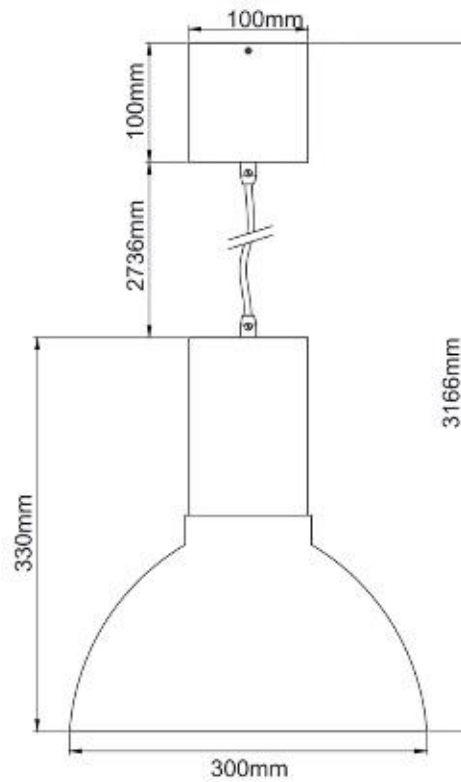

KSR7275-7279

KSR Lighting is constantly developing and improving its products. For this reason, all product descriptions in this data sheet are intended as a general guide, and KSR may change specifications from time to time in the interest of product development, without prior notification or public announcement. All descriptions in this data sheet present only general particulars of the goods to which they refer and shall not form part of any contract. Data in this guide has been obtained in controlled experimental conditions. However, KSR Lighting cannot accept any liability arising from the reliance on such data to the extent permitted.