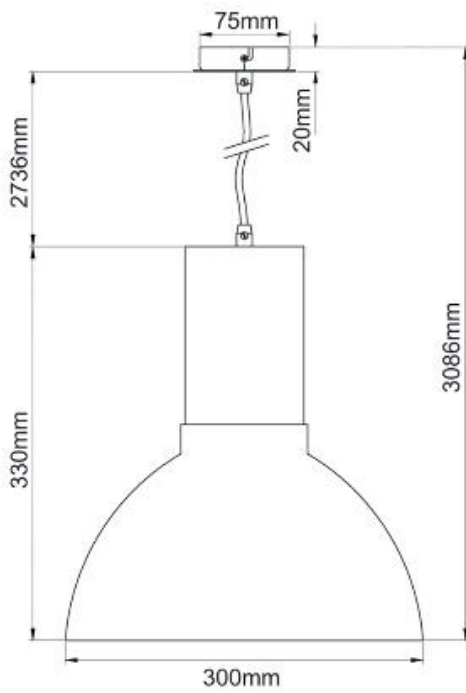

Product Dimensions

KSR7270-7274