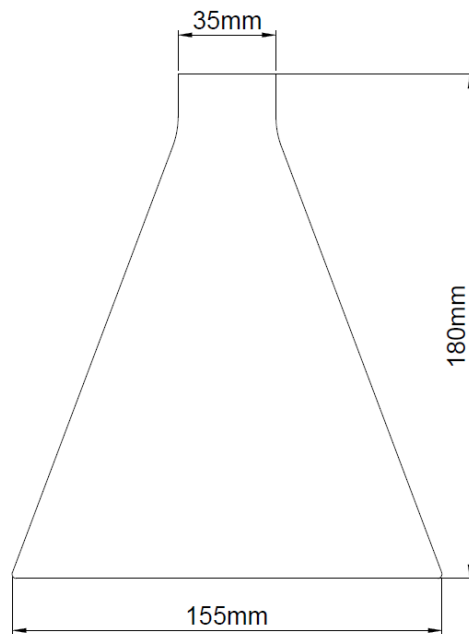

Product Specification

Nominal voltage	220~240V
Operating frequency	50-60Hz
Ambient temperature range	0°C~+40°C
Start time	< 0.5 sec
Beam angle	55°
IP rating	20

Construction

Body: Extruded Aluminium
 Diffuser / Shade: Aluminium

Product Dimensions

**Dimensions
(KSR7330)**

**Dimensions
(KSR7331 - KSR7334)**

**Dimensions
(KSR7335 - KSR7338)**

**Dimensions
(KSR7339 - KSR7342)**

**Dimensions
(KSR7343 - KSR7346)**

KSR Lighting is constantly developing and improving its products. For this reason, all product descriptions in this data sheet are intended as a general guide, and KSR may change specifications from time to time in the interest of product development, without prior notification or public announcement. All descriptions in this data sheet present only general particulars of the goods to which they refer and shall not form part of any contract. Data in this guide has been obtained in controlled experimental conditions. However, KSR Lighting cannot accept any liability arising from the reliance on such data to the extent permitted.