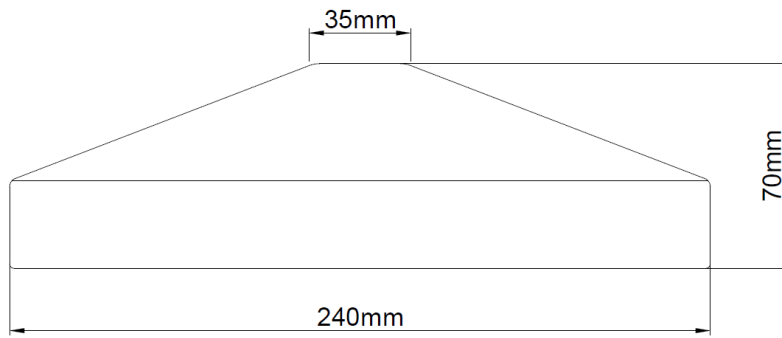

KSR7330WH with KSR7332 Shade

KSR7330BLK with KSR7338 Shade

KSR7330WH with KSR7343 Shade

Product Features

- 3-year warranty
- Class I
- IP20
- 7.5W LED
- 3000K
- CRI: Ra92
- Up to 680 Lumens
- Non-Dimmable
- 40° Beam angle
- Black or White Pendant
- 4 Styles & 4 Colour Shade Options
- Fully Adjustable Pendant (1500mm Max)
- Integrated LED driver
- Lighting designers can download photometric data from our website.
- L70 - 30,000 hours

Product Specification

Nominal voltage	220~240V
Operating frequency	50-60Hz
Ambient temperature range	0°C~+40°C
Start time	< 0.5 sec
Beam angle	55°
IP rating	20

Construction

Body: Extruded Aluminium
 Diffuser / Shade: Aluminium

Product Dimensions

**Dimensions
(KSR7330)**

**Dimensions
(KSR7331 - KSR7334)**

**Dimensions
(KSR7335 - KSR7338)**

**Dimensions
(KSR7339 - KSR7342)**

**Dimensions
(KSR7343 - KSR7346)**

KSR Lighting is constantly developing and improving its products. For this reason, all product descriptions in this data sheet are intended as a general guide, and KSR may change specifications from time to time in the interest of product development, without prior notification or public announcement. All descriptions in this data sheet present only general particulars of the goods to which they refer and shall not form part of any contract. Data in this guide has been obtained in controlled experimental conditions. However, KSR Lighting cannot accept any liability arising from the reliance on such data to the extent permitted.