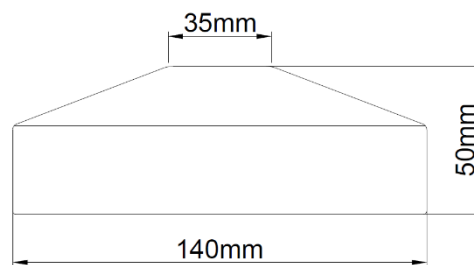

Product Specification

Nominal voltage	220~240V
Operating frequency	50-60Hz
Ambient temperature range	0°C~+40°C
Start time	< 0.5 sec
Beam angle	55°
IP rating	20

Construction

Body: Extruded Aluminium
 Diffuser / Shade: Aluminium

Product Dimensions

**Dimensions
(KSR7330)**

**Dimensions
(KSR7331 - KSR7334)**

**Dimensions
(KSR7335 - KSR7338)**

**Dimensions
(KSR7339 - KSR7342)**

**Dimensions
(KSR7343 - KSR7346)**

KSR Lighting is constantly developing and improving its products. For this reason, all product descriptions in this data sheet are intended as a general guide, and KSR may change specifications from time to time in the interest of product development, without prior notification or public announcement. All descriptions in this data sheet present only general particulars of the goods to which they refer and shall not form part of any contract. Data in this guide has been obtained in controlled experimental conditions. However, KSR Lighting cannot accept any liability arising from the reliance on such data to the extent permitted.