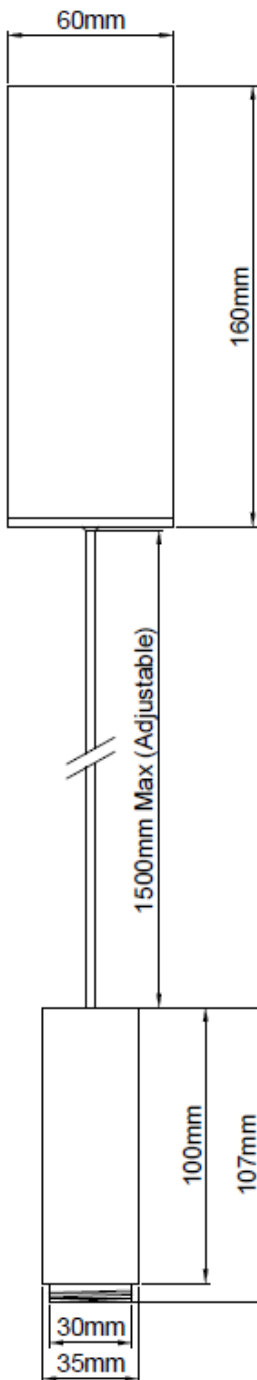

KSR7330WH with KSR7332 Shade

KSR7330BLK with KSR7338 Shade

KSR7330WH with KSR7343 Shade

Product Features

- 3-year warranty
- Class I
- IP20
- 7.5W LED
- 3000K
- CRI: Ra92
- Up to 680 Lumens
- Non-Dimmable
- 40° Beam angle
- Black or White Pendant
- 4 Styles & 4 Colour Shade Options
- Fully Adjustable Pendant (1500mm Max)
- Integrated LED driver
- Lighting designers can download photometric data from our website.
- L70 - 30,000 hours

Product Dimensions

**Dimensions
(KSR7330)**

**Dimensions
(KSR7331 - KSR7334)**

**Dimensions
(KSR7335 - KSR7338)**

**Dimensions
(KSR7339 - KSR7342)**

**Dimensions
(KSR7343 - KSR7346)**

KSR Lighting is constantly developing and improving its products. For this reason, all product descriptions in this data sheet are intended as a general guide, and KSR may change specifications from time to time in the interest of product development, without prior notification or public announcement. All descriptions in this data sheet present only general particulars of the goods to which they refer and shall not form part of any contract. Data in this guide has been obtained in controlled experimental conditions. However, KSR Lighting cannot accept any liability arising from the reliance on such data to the extent permitted.