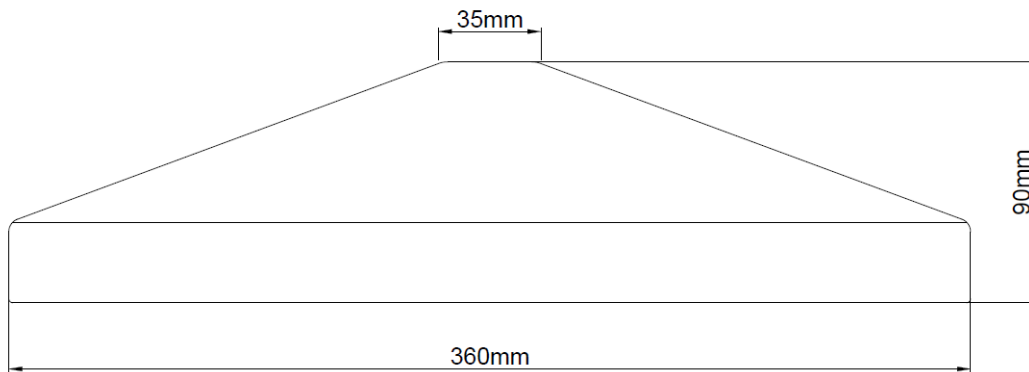

KSR7330WH with KSR7332 Shade

KSR7330BLK with KSR7338 Shade

KSR7330WH with KSR7343 Shade

Product Features

- 3-year warranty
- Class I
- IP20
- 7.5W LED
- 3000K
- CRI: Ra92
- Up to 680 Lumens
- Non-Dimmable
- 40° Beam angle
- Black or White Pendant
- 4 Styles & 4 Colour Shade Options
- Fully Adjustable Pendant (1500mm Max)
- Integrated LED driver
- Lighting designers can download photometric data from our website.
- L70 - 30,000 hours

Product Dimensions

**Dimensions
(KSR7330)**

**Dimensions
(KSR7331 - KSR7334)**

**Dimensions
(KSR7335 - KSR7338)**

**Dimensions
(KSR7339 - KSR7342)**

**Dimensions
(KSR7343 - KSR7346)**

KSR Lighting is constantly developing and improving its products. For this reason, all product descriptions in this data sheet are intended as a general guide, and KSR may change specifications from time to time in the interest of product development, without prior notification or public announcement. All descriptions in this data sheet present only general particulars of the goods to which they refer and shall not form part of any contract. Data in this guide has been obtained in controlled experimental conditions. However, KSR Lighting cannot accept any liability arising from the reliance on such data to the extent permitted.