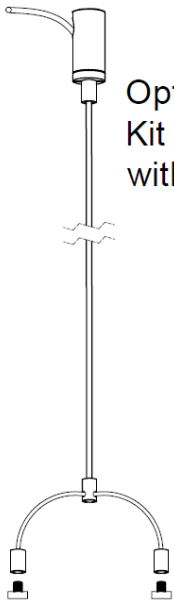

x 2 Supplied.

Optional Suspension
Kit (1.75M) Supplied
with each Fitting.