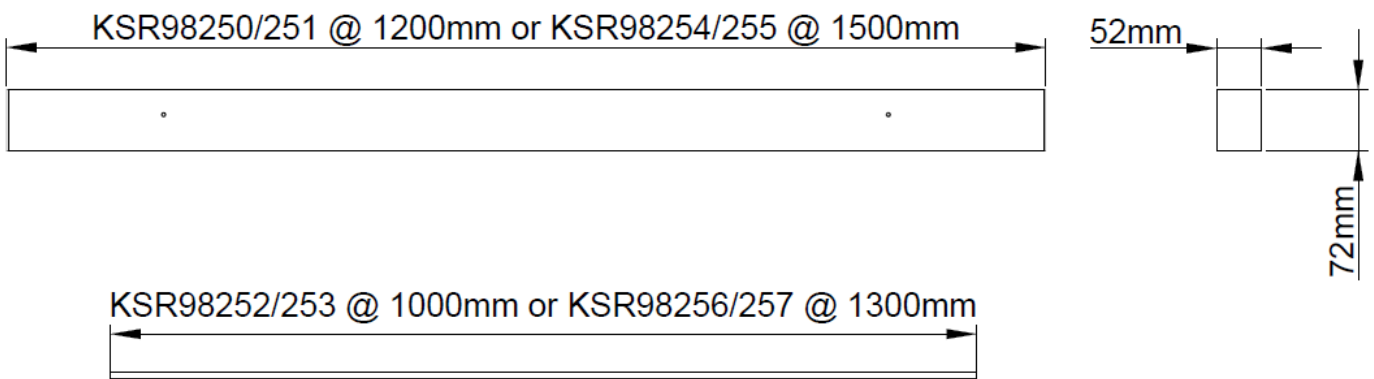

Technical Data	La Linea 4ft 20W	La Linea 4ft 32W	La Linea 5ft 25W	La Linea 5ft 42W
Nominal voltage	200~240VAC	200~240VAC	200~240VAC	200~240VAC
Operating frequency	50-60Hz	50-60Hz	50-60Hz	50-60Hz
Circuit Wattage	21.64W	32.7W	25.53W	39.92W
Circuit Current	0.107A	0.147A	0.121A	0.175A
Driver Current Rating	300mA	300mA	380mA	380mA
PFC	0.819	0.905	0.856	0.933
In Rush Current	5.02A	9.05A	6.87A	12.45A
Start Time	< 0.5 Sec	< 0.5 Sec	< 0.5 Sec	< 0.5 Sec
Ambient temperature range	0°C to +35°C	0°C to +35°C	0°C to +35°C	0°C to +35°C
IP rating	20	20	20	20

Construction

Body: Aluminium
Lens: Polycarbonate

Product Dimensions