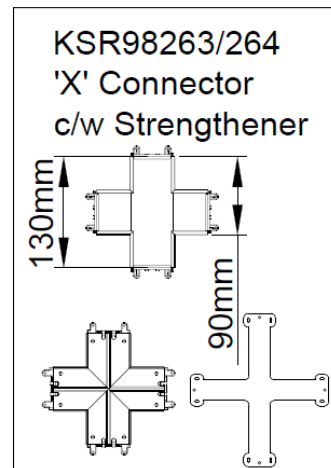

Technical Data	La Linea 4ft 20W	La Linea 4ft 32W	La Linea 5ft 25W	La Linea 5ft 42W
Nominal voltage	200~240VAC	200~240VAC	200~240VAC	200~240VAC
Operating frequency	50-60Hz	50-60Hz	50-60Hz	50-60Hz
Circuit Wattage	21.64W	32.7W	25.53W	39.92W
Circuit Current	0.107A	0.147A	0.121A	0.175A
Driver Current Rating	300mA	300mA	380mA	380mA
PFC	0.819	0.905	0.856	0.933
In Rush Current	5.02A	9.05A	6.87A	12.45A
Start Time	< 0.5 Sec	< 0.5 Sec	< 0.5 Sec	< 0.5 Sec
Ambient temperature range	0°C to +35°C	0°C to +35°C	0°C to +35°C	0°C to +35°C
IP rating	20	20	20	20

Construction

Body: Aluminium
 Lens: Polycarbonate

Product Dimensions

x 2 Supplied.

Optional Suspension
Kit (1.75M) Supplied
with each Fitting.

KSR Lighting is constantly developing and improving its products. For this reason, all product descriptions in this data sheet are intended as a general guide, and KSR may change specifications from time to time in the interest of product development, without prior notification or public announcement. All descriptions in this data sheet present only general particulars of the goods to which they refer and shall not form part of any contract. Data in this guide has been obtained in controlled experimental conditions. However, KSR Lighting cannot accept any liability arising from the reliance on such data to the extent permitted.