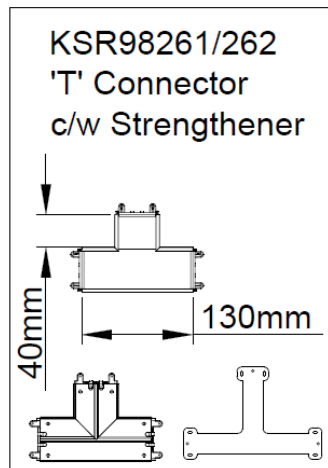

Maximum runs per feed:
KSR98250/98251 – 15 pieces
KSR98254/98255 – 10 pieces

KSR98259

KSR98262

KSR98263

Product Features

- 5-year warranty
- Class I
- IP20
- 2 Sizes Available with Selectable Wattages (4ft – 20W or 32W & 5ft – 25W or 42W)
- 3CCT Selectable 3000K, 4000K or 6000K
- Up to 5020 Lumens
- Up to 125 Lumens per Circuit Watt
- Surface or Suspended (1.75M Suspension kit supplied with each fitting)
- Black or White Finish
- Dimmable Options Available
- Emergency Option available
- Plug & Play Back-Lit Kit Available
- Plug & Play Accessories for creating layouts
- Wide 110° beam angle
- L70 – 54,000hrs

Technical Data	La Linea 4ft 20W	La Linea 4ft 32W	La Linea 5ft 25W	La Linea 5ft 42W
Nominal voltage	200~240VAC	200~240VAC	200~240VAC	200~240VAC
Operating frequency	50-60Hz	50-60Hz	50-60Hz	50-60Hz
Circuit Wattage	21.64W	32.7W	25.53W	39.92W
Circuit Current	0.107A	0.147A	0.121A	0.175A
Driver Current Rating	300mA	300mA	380mA	380mA
PFC	0.819	0.905	0.856	0.933
In Rush Current	5.02A	9.05A	6.87A	12.45A
Start Time	< 0.5 Sec	< 0.5 Sec	< 0.5 Sec	< 0.5 Sec
Ambient temperature range	0°C to +35°C	0°C to +35°C	0°C to +35°C	0°C to +35°C
IP rating	20	20	20	20

Construction

Body: Aluminium
 Lens: Polycarbonate

Product Dimensions

x 2 Supplied.

Optional Suspension
Kit (1.75M) Supplied
with each Fitting.

KSR Lighting is constantly developing and improving its products. For this reason, all product descriptions in this data sheet are intended as a general guide, and KSR may change specifications from time to time in the interest of product development, without prior notification or public announcement. All descriptions in this data sheet present only general particulars of the goods to which they refer and shall not form part of any contract. Data in this guide has been obtained in controlled experimental conditions. However, KSR Lighting cannot accept any liability arising from the reliance on such data to the extent permitted.