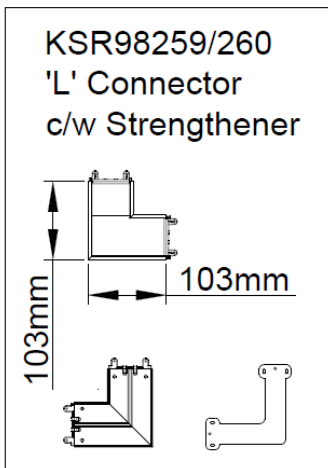

Maximum runs per feed:
KSR98250/98251 – 15 pieces
KSR98254/98255 – 10 pieces

KSR98259

KSR98262

KSR98263

Product Features

- 5-year warranty
- Class I
- IP20
- 2 Sizes Available with Selectable Wattages (4ft – 20W or 32W & 5ft – 25W or 42W)
- 3CCT Selectable 3000K, 4000K or 6000K
- Up to 5020 Lumens
- Up to 125 Lumens per Circuit Watt
- Surface or Suspended (1.75M Suspension kit supplied with each fitting)
- Black or White Finish
- Dimmable Options Available
- Emergency Option available
- Plug & Play Back-Lit Kit Available
- Plug & Play Accessories for creating layouts
- Wide 110° beam angle
- L70 – 54,000hrs

Technical Data	La Linea 4ft 20W	La Linea 4ft 32W	La Linea 5ft 25W	La Linea 5ft 42W
Nominal voltage	200~240VAC	200~240VAC	200~240VAC	200~240VAC
Operating frequency	50-60Hz	50-60Hz	50-60Hz	50-60Hz
Circuit Wattage	21.64W	32.7W	25.53W	39.92W
Circuit Current	0.107A	0.147A	0.121A	0.175A
Driver Current Rating	300mA	300mA	380mA	380mA
PFC	0.819	0.905	0.856	0.933
In Rush Current	5.02A	9.05A	6.87A	12.45A
Start Time	< 0.5 Sec	< 0.5 Sec	< 0.5 Sec	< 0.5 Sec
Ambient temperature range	0°C to +35°C	0°C to +35°C	0°C to +35°C	0°C to +35°C
IP rating	20	20	20	20

Construction

Body: Aluminium
 Lens: Polycarbonate

Product Dimensions

x 2 Supplied.

Optional Suspension
Kit (1.75M) Supplied
with each Fitting.

KSR Lighting is constantly developing and improving its products. For this reason, all product descriptions in this data sheet are intended as a general guide, and KSR may change specifications from time to time in the interest of product development, without prior notification or public announcement. All descriptions in this data sheet present only general particulars of the goods to which they refer and shall not form part of any contract. Data in this guide has been obtained in controlled experimental conditions. However, KSR Lighting cannot accept any liability arising from the reliance on such data to the extent permitted.