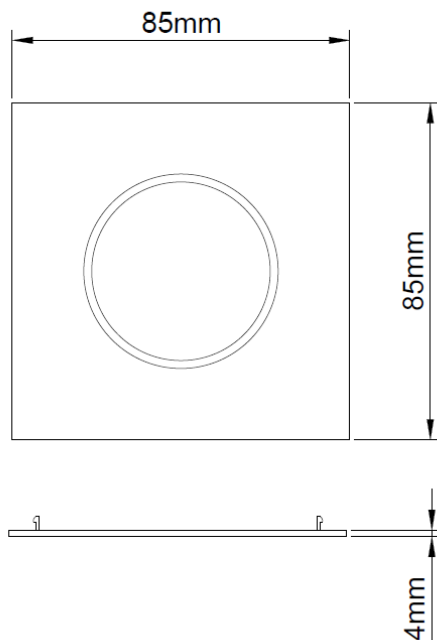

Product Dimensions

KSRFRD352-355 / KSRFRD367-369

KSRFRD390-394

KSR Lighting is constantly developing and improving its products. For this reason, all product descriptions in this data sheet are intended as a general guide, and KSR may change specifications from time to time in the interest of product development, without prior notification or public announcement. All descriptions in this data sheet present only general particulars of the goods to which they refer and shall not form part of any contract. Data in this guide has been obtained in controlled experimental conditions. However, KSR Lighting cannot accept any liability arising from the reliance on such data to the extent permitted.