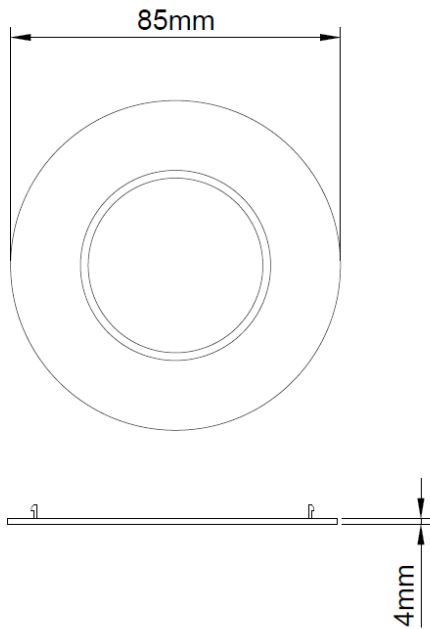

KSRFRD368

KSRFRD385 with KSRFRD394 Bezel

Product Features

- 1 year warranty
- For use with Qr Firebreak Downlights (Except QR Mini)
- Round & Square versions available
- All 85mm diameter or 85mm square
- 7 available finishes for the Round versions
- 5 available finishes for the Square versions
- Bezel supplied less fitting

Product Dimensions

KSRFRD352-355 / KSRFRD367-369

KSRFRD390-394

KSR Lighting is constantly developing and improving its products. For this reason, all product descriptions in this data sheet are intended as a general guide, and KSR may change specifications from time to time in the interest of product development, without prior notification or public announcement. All descriptions in this data sheet present only general particulars of the goods to which they refer and shall not form part of any contract. Data in this guide has been obtained in controlled experimental conditions. However, KSR Lighting cannot accept any liability arising from the reliance on such data to the extent permitted.