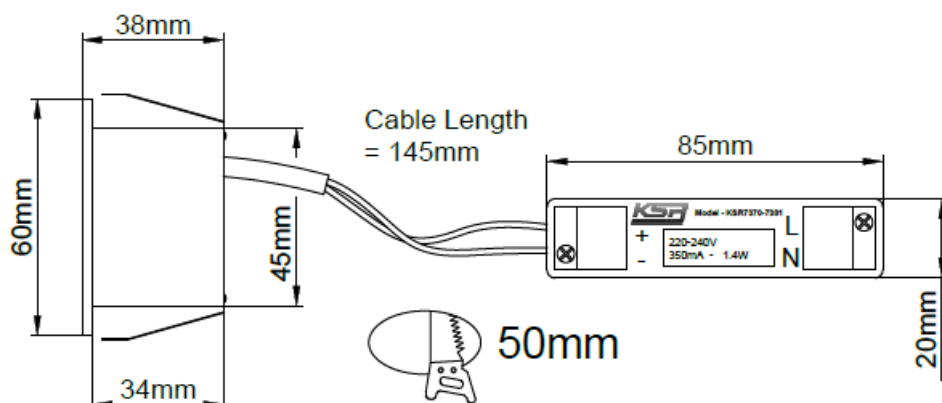

Product Dimensions

KSR7370-KSR7381