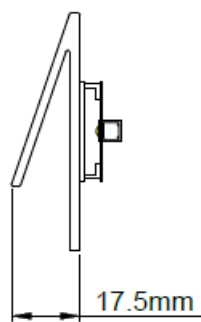

KSR Lighting is constantly developing and improving its products. For this reason, all product descriptions in this data sheet are intended as a general guide, and KSR may change specifications from time to time in the interest of product development, without prior notification or public announcement. All descriptions in this data sheet present only general particulars of the goods to which they refer and shall not form part of any contract. Data in this guide has been obtained in controlled experimental conditions. However, KSR Lighting cannot accept any liability arising from the reliance on such data to the extent permitted.