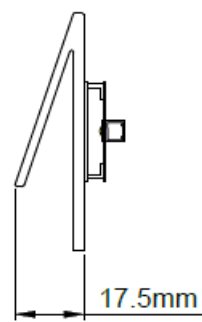

KSR Lighting is constantly developing and improving its products. For this reason, all product descriptions in this data sheet are intended as a general guide, and KSR may change specifications from time to time in the interest of product development, without prior notification or public announcement. All descriptions in this data sheet present only general particulars of the goods to which they refer and shall not form part of any contract. Data in this guide has been obtained in controlled experimental conditions. However, KSR Lighting cannot accept any liability arising from the reliance on such data to the extent permitted.