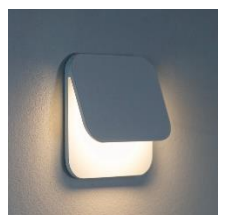

KSR7379 - Lit