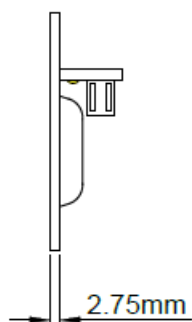

KSR Lighting is constantly developing and improving its products. For this reason, all product descriptions in this data sheet are intended as a general guide, and KSR may change specifications from time to time in the interest of product development, without prior notification or public announcement. All descriptions in this data sheet present only general particulars of the goods to which they refer and shall not form part of any contract. Data in this guide has been obtained in controlled experimental conditions. However, KSR Lighting cannot accept any liability arising from the reliance on such data to the extent permitted.