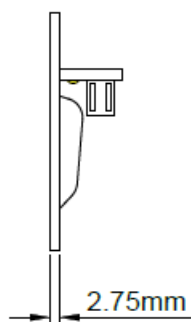

KSR Lighting is constantly developing and improving its products. For this reason, all product descriptions in this data sheet are intended as a general guide, and KSR may change specifications from time to time in the interest of product development, without prior notification or public announcement. All descriptions in this data sheet present only general particulars of the goods to which they refer and shall not form part of any contract. Data in this guide has been obtained in controlled experimental conditions. However, KSR Lighting cannot accept any liability arising from the reliance on such data to the extent permitted.