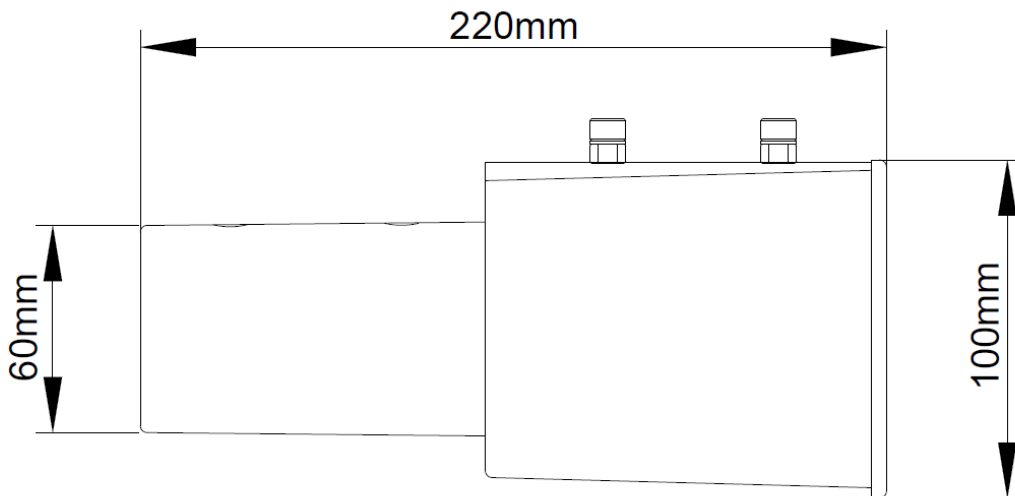

KSR99116

KSR Lighting is constantly developing and improving its products. For this reason, all product descriptions in this data sheet are intended as a general guide, and KSR may change specifications from time to time in the interest of product development, without prior notification or public announcement. All descriptions in this data sheet present only general particulars of the goods to which they refer and shall not form part of any contract. Data in this guide has been obtained in controlled experimental conditions. However, KSR Lighting cannot accept any liability arising from the reliance on such data to the extent permitted.