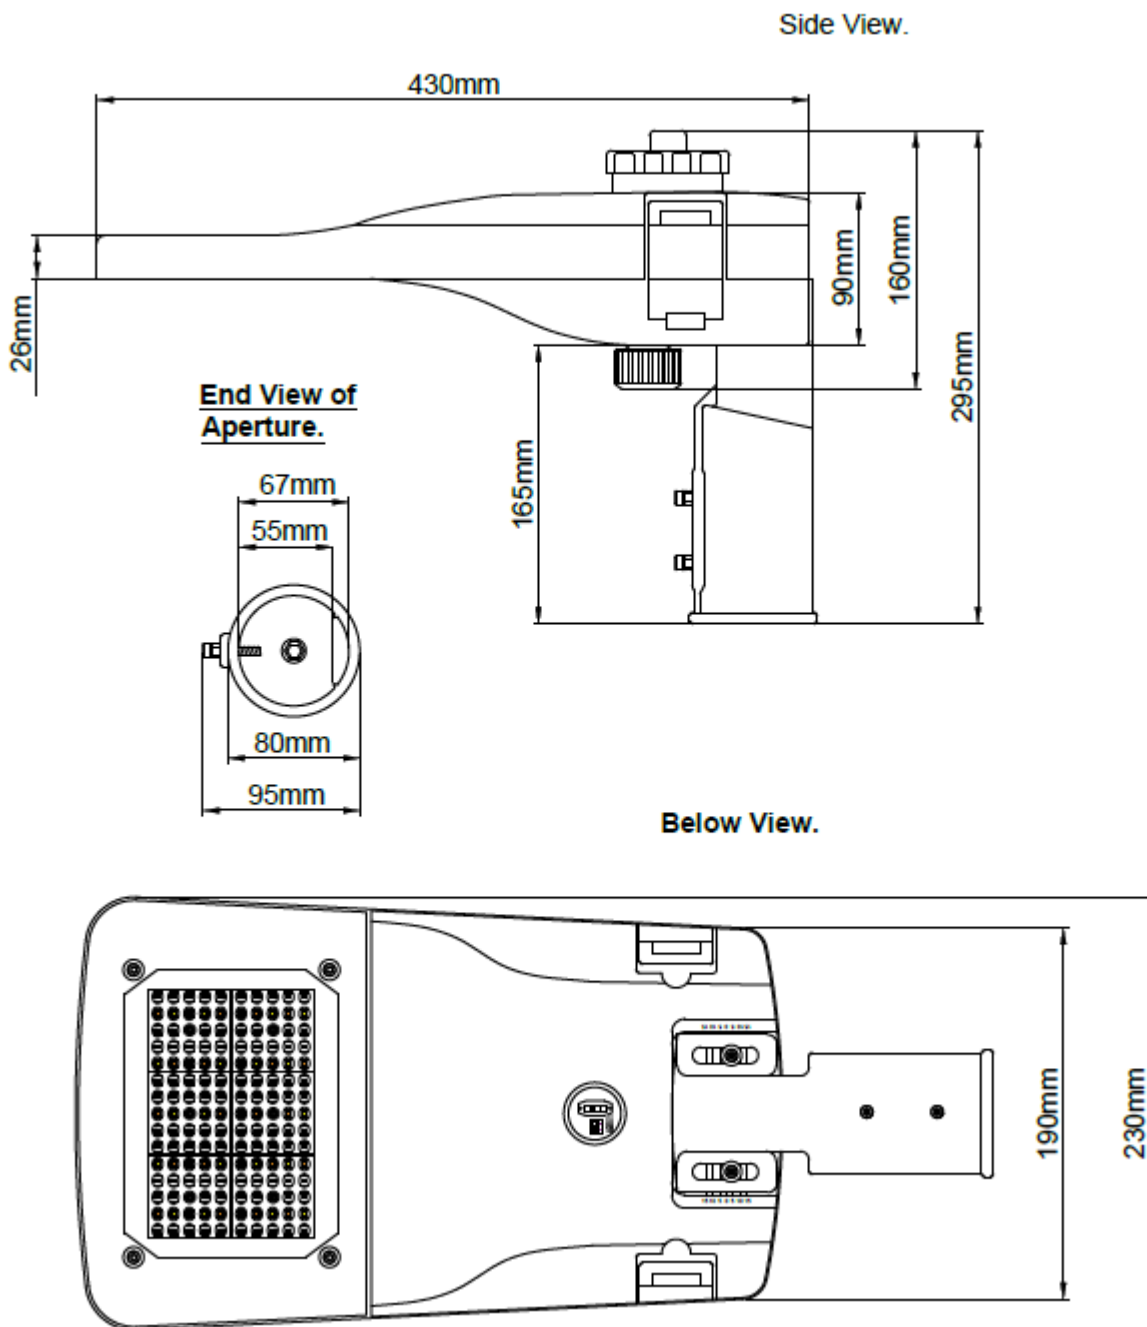

Product Dimensions

KSR99110