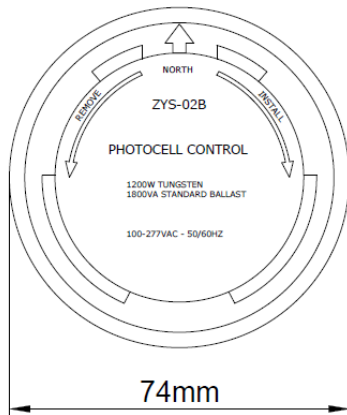

# Product Dimensions

# KSR99111

Side View.

Below View.

**Both Versions can be mounted & angled if required as per below**

30 Deg Tilt (15 Deg either way)  
in 5 Deg Increments.

30 Deg Tilt (15 Deg either way)  
in 5 Deg Increments.

# KSR99112

Top View.

Side View.