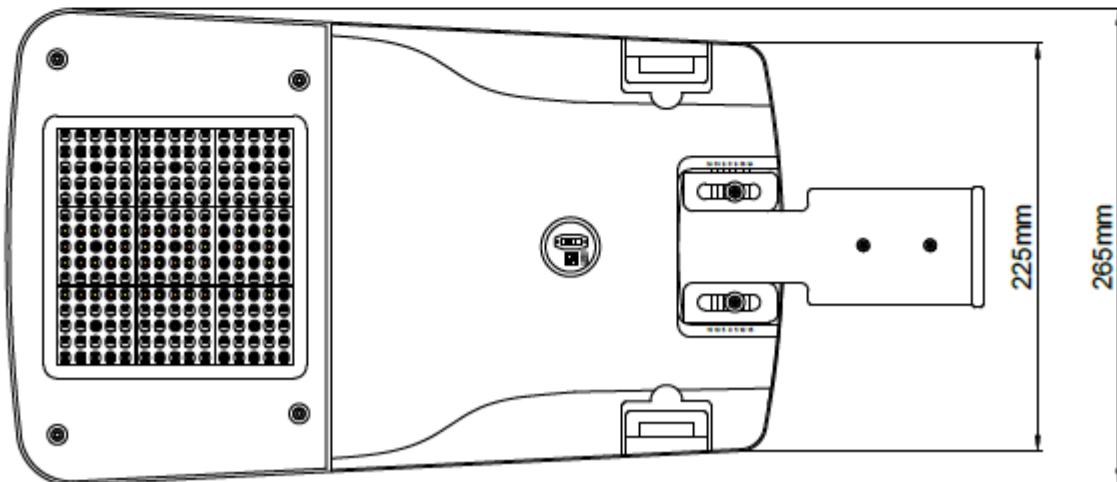

# Product Dimensions

# KSR99111

Side View.

Below View.

**Both Versions can be mounted & angled if required as per below**

30 Deg Tilt (15 Deg either way)  
in 5 Deg Increments.

30 Deg Tilt (15 Deg either way)  
in 5 Deg Increments.