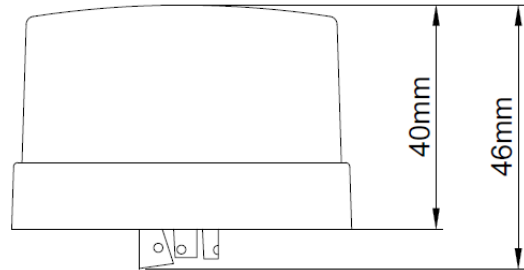

KSR99112

Side View.

KSR99116

KSR Lighting is constantly developing and improving its products. For this reason, all product descriptions in this data sheet are intended as a general guide, and KSR may change specifications from time to time in the interest of product development, without prior notification or public announcement. All descriptions in this data sheet present only general particulars of the goods to which they refer and shall not form part of any contract. Data in this guide has been obtained in controlled experimental conditions. However, KSR Lighting cannot accept any liability arising from the reliance on such data to the extent permitted.