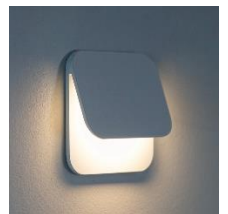

Cortina LED Wall Recessed Range

Residential

Data Sheet

Product Information

Elevate your space with the sleek and versatile **KSR Cortina LED recessed wall** Range. Designed with both functionality and style in mind, at only **60mm** diameter or square these fittings offer an inobtrusive **low level** option to suit any environment.

Enjoy a warm and inviting ambiance with the 3K colour temperature. Achieve a seamless and streamlined look with recessed installation, minimising visual clutter and maximizing aesthetic appeal. Illuminate Stairwells, hallways, kitchens or any area at low level with the Cortina fittings to enhance both functionality and ambiance.

KSR7372

KSR7377

KSR7379 - Lit

Product Specification

Product Code	Product Description	Wattage (W)	CCT (K)	Lumens (lm)	CRI (Ra)	Energy Efficiency Class 2021	Protection Class
KSR7370	Cortina 1.2W 3000K LED Wall Slot recessed Light White	1.2W	3000K	60	>80	F	II
KSR7371	Cortina 1.2W 3000K LED Wall Slot recessed Light Black	1.2W	3000K	30	>80	F	II
KSR7372	Cortina 1.2W 3000K LED Wall Slot recessed Light Brushed Brass	1.2W	3000K	50	>80	F	II
KSR7373	Cortina 1.2W 3000K LED Wall Triangle recessed Light White	1.2W	3000K	60	>80	F	II
KSR7374	Cortina 1.2W 3000K LED Wall Triangle recessed Light Black	1.2W	3000K	30	>80	F	II
KSR7375	Cortina 1.2W 3000K LED Wall Triangle recessed Light Brushed Brass	1.2W	3000K	40	>80	F	II
KSR7376	Cortina 1.2W 3000K LED Wall Round recessed Light White	1.2W	3000K	50	>80	F	II
KSR7377	Cortina 1.2W 3000K LED Wall Round recessed Light Black	1.2W	3000K	25	>80	F	II
KSR7378	Cortina 1.2W 3000K LED Wall Round recessed Light Brushed Brass	1.2W	3000K	40	>80	F	II
KSR7379	Cortina 1.2W 3000K LED Wall Square recessed Light White	1.2W	3000K	60	>80	F	II
KSR7380	Cortina 1.2W 3000K LED Wall Square recessed Light Black	1.2W	3000K	25	>80	F	II
KSR7381	Cortina 1.2W 3000K LED Wall Square recessed Light Brushed Brass	1.2W	3000K	40	>80	F	II