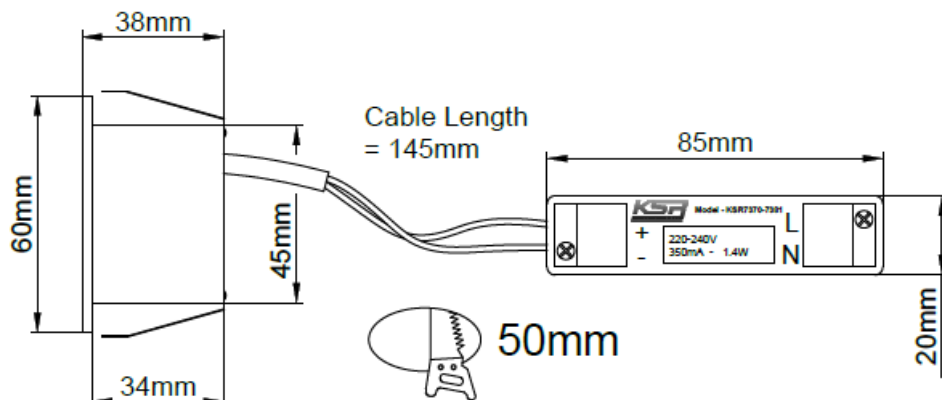

Product Dimensions

KSR7370-KSR7381

KSR7370-KSR7372

KSR7373-KSR7375

KSR7376-KSR7378

KSR7379-KSR7381