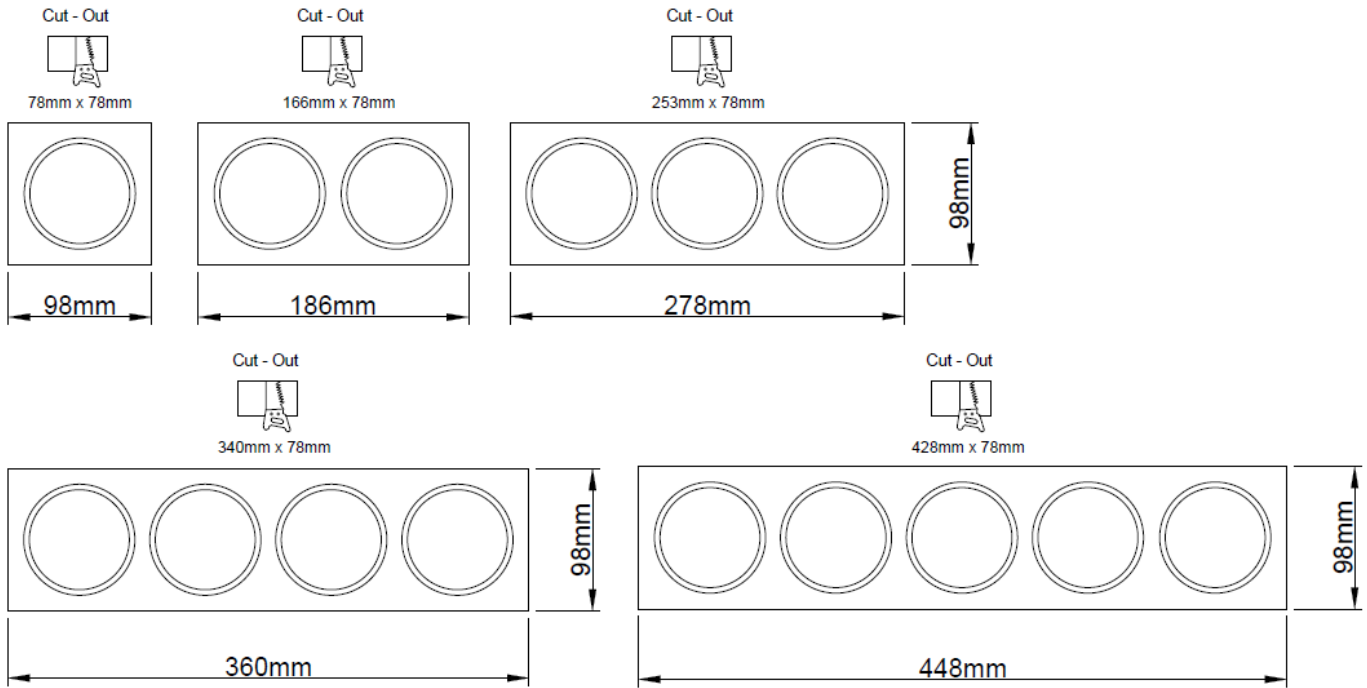

KSRDL540-KSRDL549 - Aspen D78 Plates (4mm Th'k)