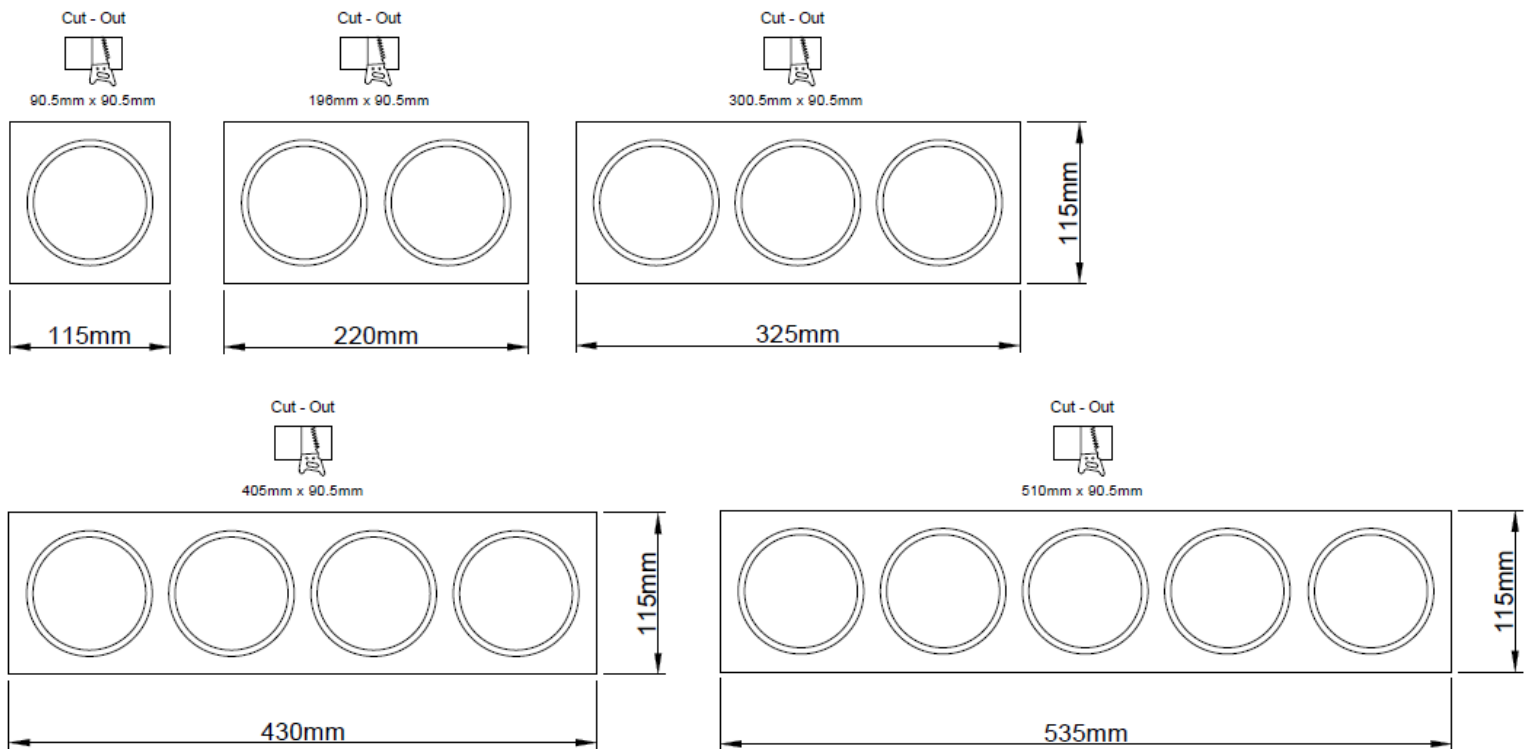

KSRDL558	Aspen D95 Quintet Plate White – for use with KSRDL484	535mm x 115mm	510mm x 90.5mm
KSRDL559	Aspen D95 Quintet Plate Black – for use with KSRDL485	535mm x 115mm	510mm x 90.5mm

## Product Dimensions

### KSRDL530-KSRDL539 - Aspen D70 Plates (4mm Th'k)

**KSRDL540-KSRDL549 - Aspen D78 Plates (4mm Th'k)**

**KSRDL550-KSRDL559 - Aspen D95 Plates (4mm Th'k)**

KSR Lighting is constantly developing and improving its products. For this reason, all product descriptions in this data sheet are intended as a general guide, and KSR may change specifications from time to time in the interest of product development, without prior notification or public announcement. All descriptions in this data sheet present only general particulars of the goods to which they refer and shall not form part of any contract. Data in this guide has been obtained in controlled experimental conditions. However, KSR Lighting cannot accept any liability arising from the reliance on such data to the extent permitted.