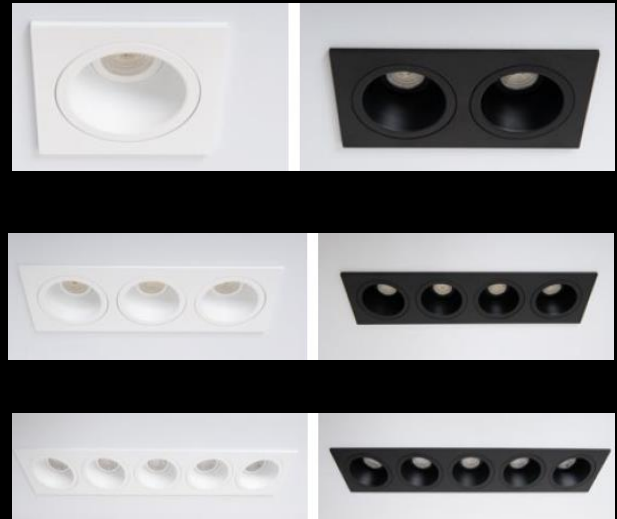

# Aspen Plates D70, D75 & D95 for Aspen Downlights

*Exterior Recessed Lighting*

Data Sheet

## Product Information

The KSR **Aspen Plate** range offers **non-fire-rated** recessed plates for each of the three **Aspen Downlight** sizes, including single square, twin, triple, quad, and quintet oblong plates. These options provide even more versatility for exquisite installations, making the Firebreak Aspen the perfect choice for a wide variety of lighting needs. **Downlights sold separately.**

## Product Features

- 1-year warranty
- IP20
- Non-Fire Rated
- For use with the Aspen Firebreak Downlight Range
- Range of 3 Sizes
- 5 sizes per Range - Single Square, Twin, Triple, Quad & Quintet
- Black or White Finish