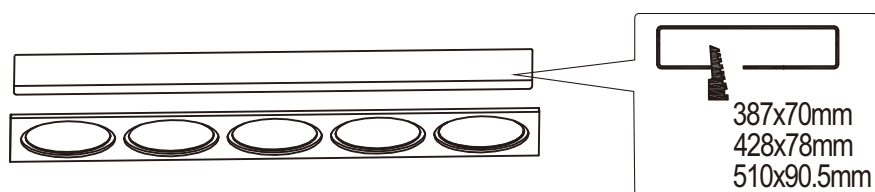

Couper l'alimentation principale avant installation

Always turn off main power before installation

Aspen D70 70x70mm	KSRDL530 KSRDL531
Aspen D78 78x78mm	KSRDL540 KSRDL541
Aspen D95 90.5x90.5mm	KSRDL550 KSRDL551

Aspen D70 150x70mm	KSRDL532 KSRDL533
Aspen D78 166x78mm	KSRDL542 KSRDL543
Aspen D95 196x90.5mm	KSRDL552 KSRDL553

Aspen D70 229x70mm	KSRDL534 KSRDL535
Aspen D78 253x78mm	KSRDL544 KSRDL545
Aspen D95 300.5x90.5mm	KSRDL554 KSRDL555

Aspen D70 308x70mm	KSRDL536 KSRDL537
Aspen D78 340x78mm	KSRDL546 KSRDL547
Aspen D95 405x90.5mm	KSRDL556 KSRDL557

Aspen D70 387x70mm	KSRDL538 KSRDL539
Aspen D78 428x78mm	KSRDL548 KSRDL549
Aspen D95 510x90.5mm	KSRDL558 KSRDL559