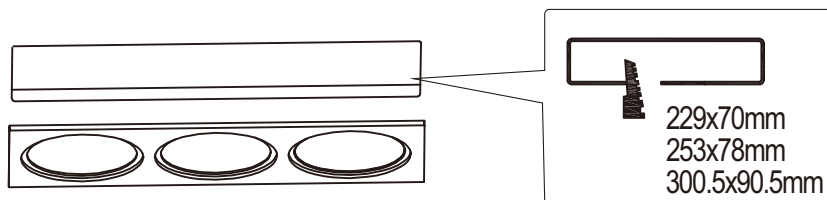

Couper l'alimentation principale avant installation

Always turn off main power before installation

Aspen D70 70x70mm	KSRDL530 KSRDL531
Aspen D78 78x78mm	KSRDL540 KSRDL541
Aspen D95 90.5x90.5mm	KSRDL550 KSRDL551

Aspen D70 150x70mm	KSRDL532 KSRDL533
Aspen D78 166x78mm	KSRDL542 KSRDL543
Aspen D95 196x90.5mm	KSRDL552 KSRDL553

Aspen D70 229x70mm	KSRDL534 KSRDL535
Aspen D78 253x78mm	KSRDL544 KSRDL545
Aspen D95 300.5x90.5mm	KSRDL554 KSRDL555

Aspen D70 308x70mm	KSRDL536 KSRDL537
Aspen D78 340x78mm	KSRDL546 KSRDL547
Aspen D95 405x90.5mm	KSRDL556 KSRDL557

Aspen D70 387x70mm	KSRDL538 KSRDL539
Aspen D78 428x78mm	KSRDL548 KSRDL549
Aspen D95 510x90.5mm	KSRDL558 KSRDL559