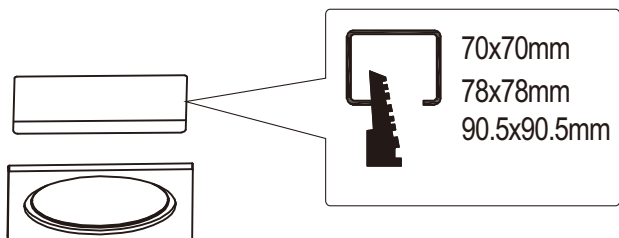

Couper l'alimentation principale avant installation

Always turn off main power before installation

Aspen D70 70x70mm	KSRDL530 KSRDL531
Aspen D78 78x78mm	KSRDL540 KSRDL541
Aspen D95 90.5x90.5mm	KSRDL550 KSRDL551

Aspen D70 150x70mm	KSRDL532 KSRDL533
Aspen D78 166x78mm	KSRDL542 KSRDL543
Aspen D95 196x90.5mm	KSRDL552 KSRDL553

Aspen D70 229x70mm	KSRDL534 KSRDL535
Aspen D78 253x78mm	KSRDL544 KSRDL545
Aspen D95 300.5x90.5mm	KSRDL554 KSRDL555

Aspen D70 308x70mm	KSRDL536 KSRDL537
Aspen D78 340x78mm	KSRDL546 KSRDL547
Aspen D95 405x90.5mm	KSRDL556 KSRDL557

Aspen D70 387x70mm	KSRDL538 KSRDL539
Aspen D78 428x78mm	KSRDL548 KSRDL549
Aspen D95 510x90.5mm	KSRDL558 KSRDL559