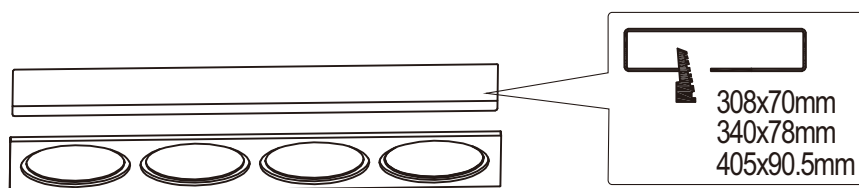

Couper l'alimentation principale avant installation

Always turn off main power before installation

Aspen D70 70x70mm	KSRDL530 KSRDL531
Aspen D78 78x78mm	KSRDL540 KSRDL541
Aspen D95 90.5x90.5mm	KSRDL550 KSRDL551

Aspen D70 150x70mm	KSRDL532 KSRDL533
Aspen D78 166x78mm	KSRDL542 KSRDL543
Aspen D95 196x90.5mm	KSRDL552 KSRDL553

Aspen D70 229x70mm	KSRDL534 KSRDL535
Aspen D78 253x78mm	KSRDL544 KSRDL545
Aspen D95 300.5x90.5mm	KSRDL554 KSRDL555

Aspen D70 308x70mm	KSRDL536 KSRDL537
Aspen D78 340x78mm	KSRDL546 KSRDL547
Aspen D95 405x90.5mm	KSRDL556 KSRDL557

Aspen D70 387x70mm	KSRDL538 KSRDL539
Aspen D78 428x78mm	KSRDL548 KSRDL549
Aspen D95 510x90.5mm	KSRDL558 KSRDL559