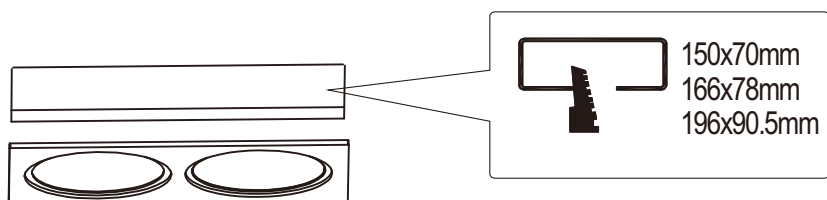

Couper l'alimentation principale avant installation

Always turn off main power before installation

Aspen D70 70x70mm	KSRDL530 KSRDL531
Aspen D78 78x78mm	KSRDL540 KSRDL541
Aspen D95 90.5x90.5mm	KSRDL550 KSRDL551

Aspen D70 150x70mm	KSRDL532 KSRDL533
Aspen D78 166x78mm	KSRDL542 KSRDL543
Aspen D95 196x90.5mm	KSRDL552 KSRDL553

Aspen D70 229x70mm	KSRDL534 KSRDL535
Aspen D78 253x78mm	KSRDL544 KSRDL545
Aspen D95 300.5x90.5mm	KSRDL554 KSRDL555

Aspen D70 308x70mm	KSRDL536 KSRDL537
Aspen D78 340x78mm	KSRDL546 KSRDL547
Aspen D95 405x90.5mm	KSRDL556 KSRDL557

Aspen D70 387x70mm	KSRDL538 KSRDL539
Aspen D78 428x78mm	KSRDL548 KSRDL549
Aspen D95 510x90.5mm	KSRDL558 KSRDL559