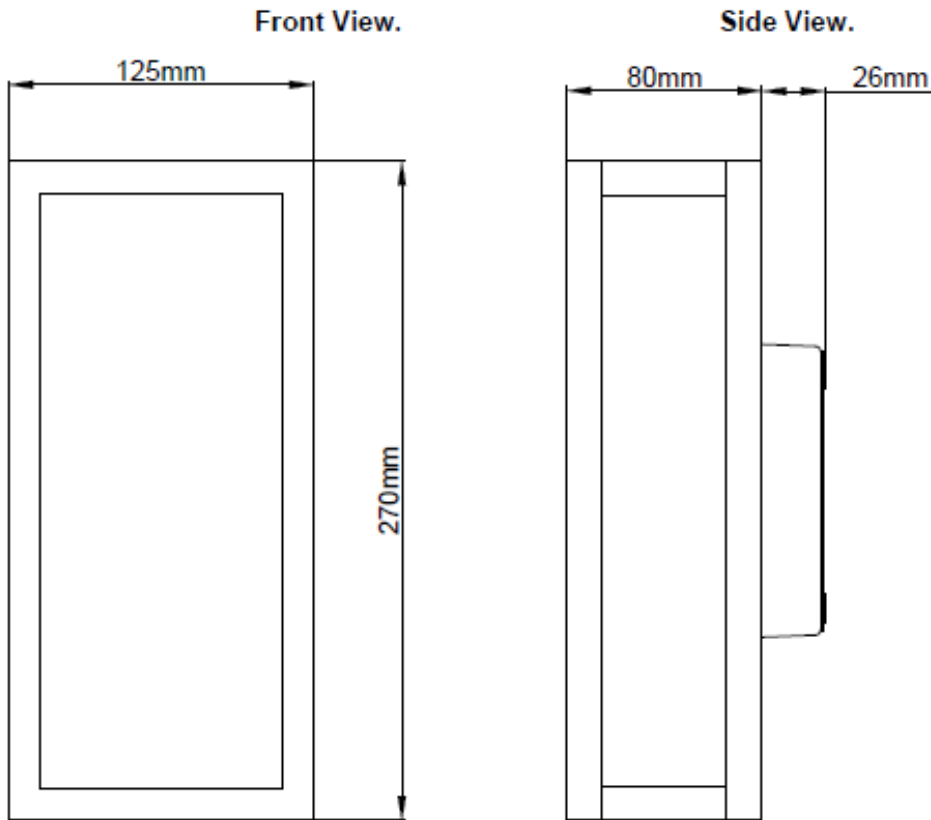

Product Dimensions

KSR1923

KSR Lighting is constantly developing and improving its products. For this reason, all product descriptions in this data sheet are intended as a general guide, and KSR may change specifications from time to time in the interest of product development, without prior notification or public announcement. All descriptions in this data sheet present only general particulars of the goods to which they refer and shall not form part of any contract. Data in this guide has been obtained in controlled experimental conditions. However, KSR Lighting cannot accept any liability arising from the reliance on such data to the extent permitted.