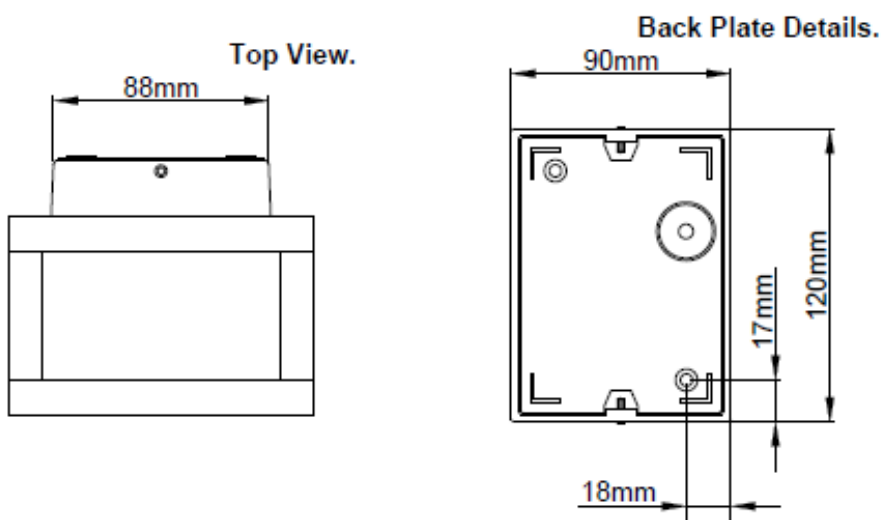

Product Dimensions

KSR1923

KSR Lighting is constantly developing and improving its products. For this reason, all product descriptions in this data sheet are intended as a general guide, and KSR may change specifications from time to time in the interest of product development, without prior notification or public announcement. All descriptions in this data sheet present only general particulars of the goods to which they refer and shall not form part of any contract. Data in this guide has been obtained in controlled experimental conditions. However, KSR Lighting cannot accept any liability arising from the reliance on such data to the extent permitted.