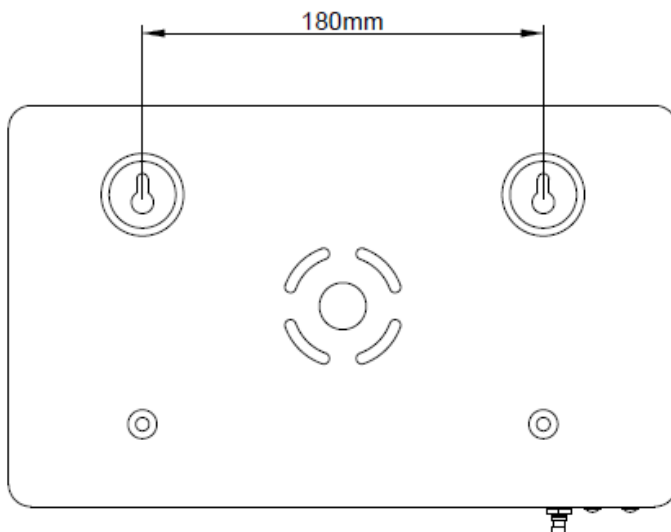

Backplate Fixing Details

KSR Lighting is constantly developing and improving its products. For this reason, all product descriptions in this data sheet are intended as a general guide, and KSR may change specifications from time to time in the interest of product development, without prior notification or public announcement. All descriptions in this data sheet present only general particulars of the goods to which they refer and shall not form part of any contract. Data in this guide has been obtained in controlled experimental conditions. However, KSR Lighting cannot accept any liability arising from the reliance on such data to the extent permitted.

www.ksrlighting.com

KSR98125-DS-C-26.02.2024