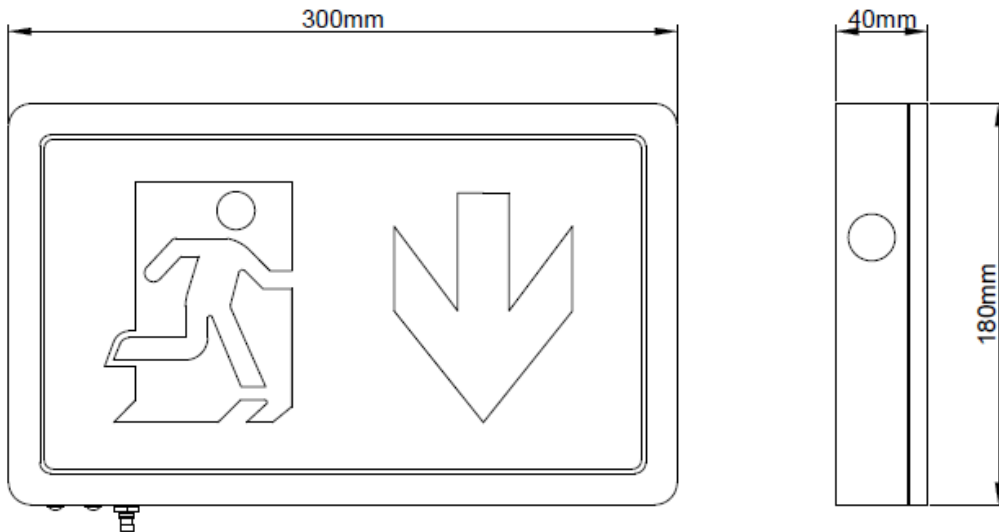

Product Dimensions

KSR98126