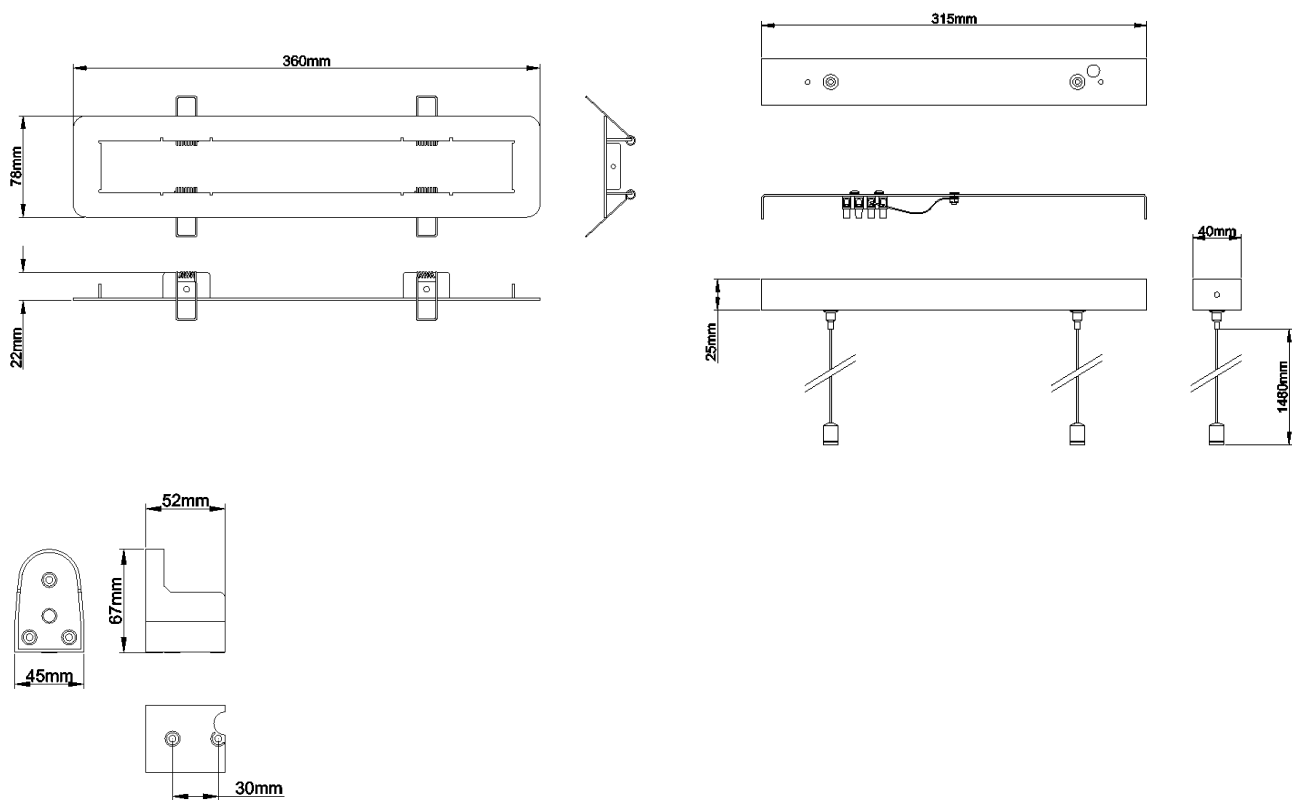

Accessories

KSR Lighting is constantly developing and improving its products. For this reason, all product descriptions in this data sheet are intended as a general guide, and KSR may change specifications from time to time in the interest of product development, without prior notification or public announcement. All descriptions in this data sheet present only general particulars of the goods to which they refer and shall not form part of any contract. Data in this guide has been obtained in controlled experimental conditions. However, KSR Lighting cannot accept any liability arising from the reliance on such data to the extent permitted.

www.ksrlighting.com

KSR Navara LED Self-Test Emergency 4in1 Exit Sign – DS-C-22ND February 2024