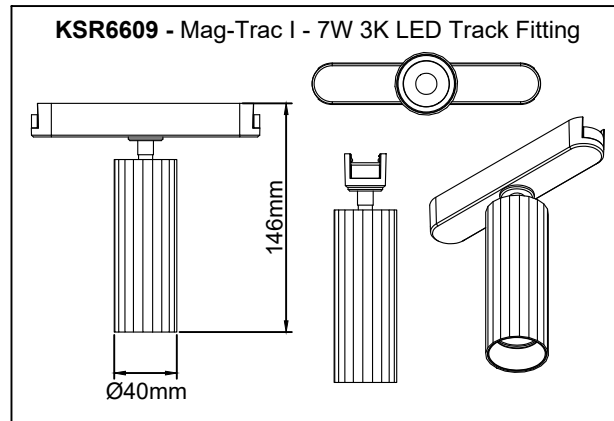

IP20

Product Code	Description	Wattage / CCT	Beam Angle	CRI (Ra)	Lumen output
KSR6609	Mag-Trac I - 7W 3K LED Track Fitting	7W / 3K	38°	98	460lm
KSR6610	Mag-Trac II - 12W 3K LED Track Fitting	12W / 3K	35°	98	705lm
KSR6611	Mag-Trac III - 9W 3K LED Track Fitting	9W / 3K	108°	95	410lm
KSR6612	Mag-Trac IV - 12W 3K LED Track Fitting	12W / 3K	29°	92	860lm
KSR6613	Mag-Trac I - 5W 3K LED Track Pendant	5W / 3K	23°	97	215lm
KSR6614	Mag-Trac II - 5W 3K LED Track Pendant	5W / 3K	220°	97	180lm
KSR6615	Mag-Trac III - 4W 3K LED Track Pendant	4W / 3K	68°	97	175lm

These fittings are Class III and designed to be supplied from a separated / safety extra-low voltage (SELV) 48V power source. The voltage from a SELV supply is low enough that under normal conditions a person can safely come into contact with it without risk of electrical shock