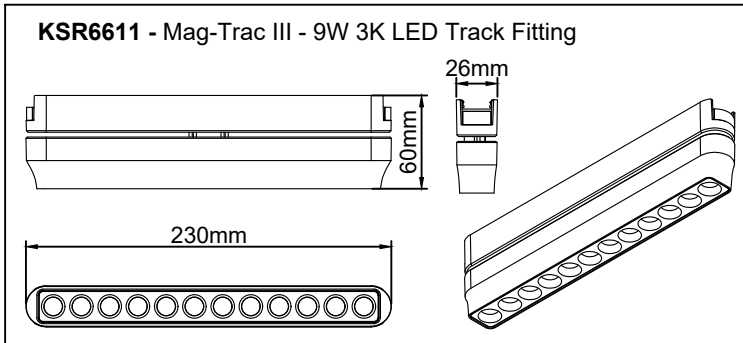

IP20

Product Code	Description	Wattage / CCT	Beam Angle	CRI (Ra)	Lumen output
KSR6609	Mag-Trac I - 7W 3K LED Track Fitting	7W / 3K	38°	98	460lm
KSR6610	Mag-Trac II - 12W 3K LED Track Fitting	12W / 3K	35°	98	705lm
KSR6611	Mag-Trac III - 9W 3K LED Track Fitting	9W / 3K	108°	95	410lm
KSR6612	Mag-Trac IV - 12W 3K LED Track Fitting	12W / 3K	29°	92	860lm
KSR6613	Mag-Trac I - 5W 3K LED Track Pendant	5W / 3K	23°	97	215lm
KSR6614	Mag-Trac II - 5W 3K LED Track Pendant	5W / 3K	220°	97	180lm
KSR6615	Mag-Trac III - 4W 3K LED Track Pendant	4W / 3K	68°	97	175lm