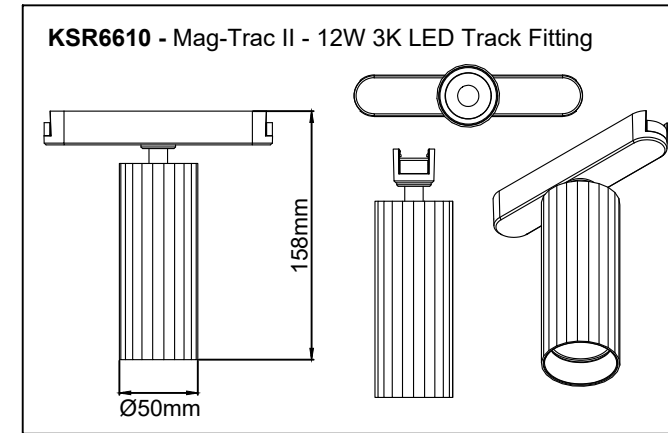

IP20

Product Code	Description	Wattage / CCT	Beam Angle	CRI (Ra)	Lumen output
KSR6609	Mag-Trac I - 7W 3K LED Track Fitting	7W / 3K	38°	98	460lm
KSR6610	Mag-Trac II - 12W 3K LED Track Fitting	12W / 3K	35°	98	705lm
KSR6611	Mag-Trac III - 9W 3K LED Track Fitting	9W / 3K	108°	95	410lm
KSR6612	Mag-Trac IV - 12W 3K LED Track Fitting	12W / 3K	29°	92	860lm
KSR6613	Mag-Trac I - 5W 3K LED Track Pendant	5W / 3K	23°	97	215lm
KSR6614	Mag-Trac II - 5W 3K LED Track Pendant	5W / 3K	220°	97	180lm
KSR6615	Mag-Trac III - 4W 3K LED Track Pendant	4W / 3K	68°	97	175lm

These fittings are Class III and designed to be supplied from a separated / safety extra-low voltage (SELV) 48V power source. The voltage from a SELV supply is low enough that under normal conditions a person can safely come into contact with it without risk of electrical shock