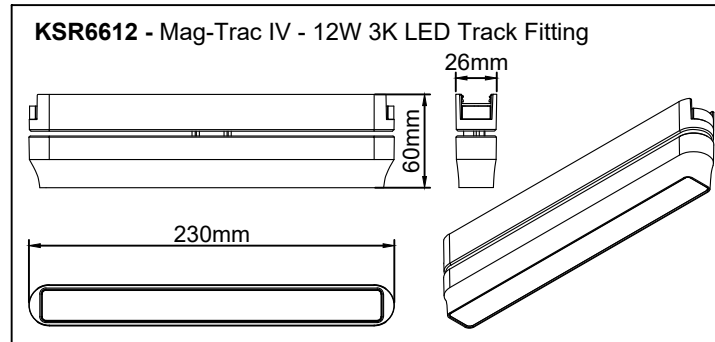

IP20

Product Code	Description	Wattage / CCT	Beam Angle	CRI (Ra)	Lumen output
KSR6609	Mag-Trac I - 7W 3K LED Track Fitting	7W / 3K	38°	98	460lm
KSR6610	Mag-Trac II - 12W 3K LED Track Fitting	12W / 3K	35°	98	705lm
KSR6611	Mag-Trac III - 9W 3K LED Track Fitting	9W / 3K	108°	95	410lm
KSR6612	Mag-Trac IV - 12W 3K LED Track Fitting	12W / 3K	29°	92	860lm
KSR6613	Mag-Trac I - 5W 3K LED Track Pendant	5W / 3K	23°	97	215lm
KSR6614	Mag-Trac II - 5W 3K LED Track Pendant	5W / 3K	220°	97	180lm
KSR6615	Mag-Trac III - 4W 3K LED Track Pendant	4W / 3K	68°	97	175lm