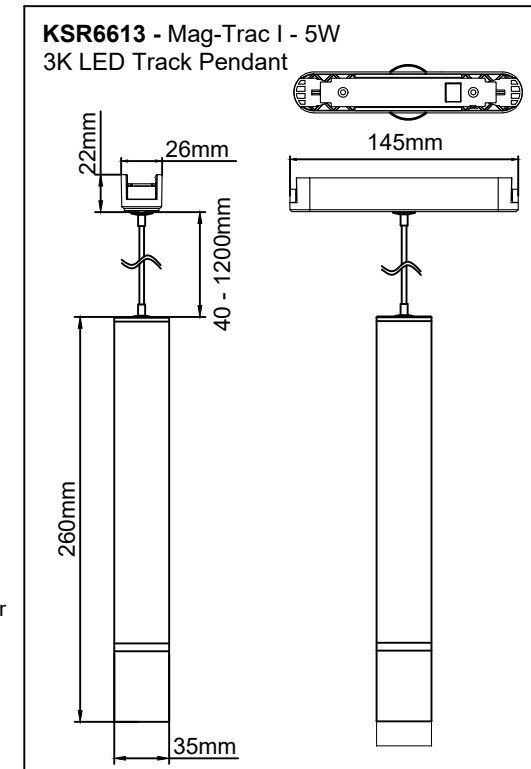

IP20

Product Code	Description	Wattage / CCT	Beam Angle	CRI (Ra)	Lumen output
KSR6609	Mag-Trac I - 7W 3K LED Track Fitting	7W / 3K	38°	98	460lm
KSR6610	Mag-Trac II - 12W 3K LED Track Fitting	12W / 3K	35°	98	705lm
KSR6611	Mag-Trac III - 9W 3K LED Track Fitting	9W / 3K	108°	95	410lm
KSR6612	Mag-Trac IV - 12W 3K LED Track Fitting	12W / 3K	29°	92	860lm
KSR6613	Mag-Trac I - 5W 3K LED Track Pendant	5W / 3K	23°	97	215lm
KSR6614	Mag-Trac II - 5W 3K LED Track Pendant	5W / 3K	220°	97	180lm
KSR6615	Mag-Trac III - 4W 3K LED Track Pendant	4W / 3K	68°	97	175lm