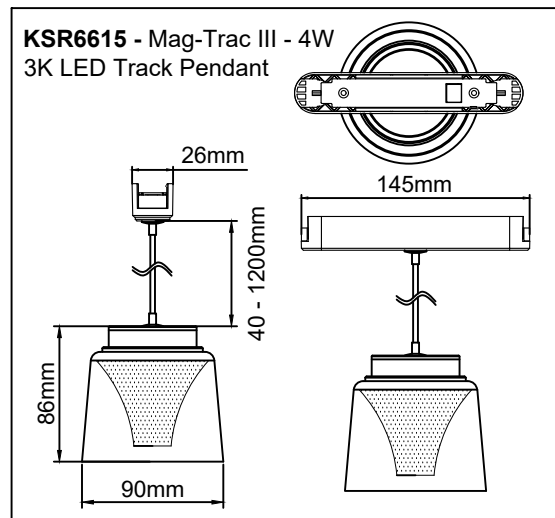

IP20

Product Code	Description	Wattage / CCT	Beam Angle	CRI (Ra)	Lumen output
KSR6609	Mag-Trac I - 7W 3K LED Track Fitting	7W / 3K	38°	98	460lm
KSR6610	Mag-Trac II - 12W 3K LED Track Fitting	12W / 3K	35°	98	705lm
KSR6611	Mag-Trac III - 9W 3K LED Track Fitting	9W / 3K	108°	95	410lm
KSR6612	Mag-Trac IV - 12W 3K LED Track Fitting	12W / 3K	29°	92	860lm
KSR6613	Mag-Trac I - 5W 3K LED Track Pendant	5W / 3K	23°	97	215lm
KSR6614	Mag-Trac II - 5W 3K LED Track Pendant	5W / 3K	220°	97	180lm
KSR6615	Mag-Trac III - 4W 3K LED Track Pendant	4W / 3K	68°	97	175lm

These fittings are Class III and designed to be supplied from a separated / safety extra-low voltage (SELV) 48V power source. The voltage from a SELV supply is low enough that under normal conditions a person can safely come into contact with it without risk of electrical shock