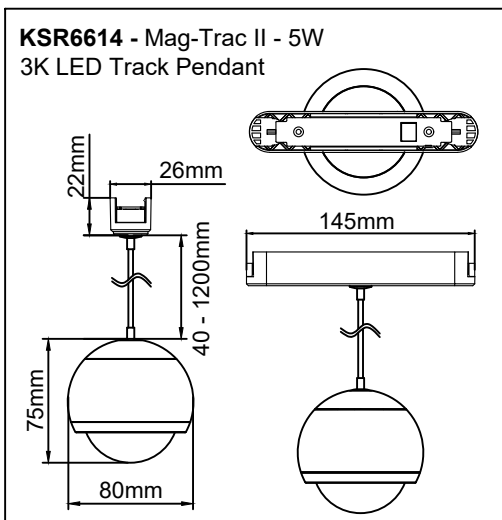

IP20

Product Code	Description	Wattage / CCT	Beam Angle	CRI (Ra)	Lumen output
KSR6609	Mag-Trac I - 7W 3K LED Track Fitting	7W / 3K	38°	98	460lm
KSR6610	Mag-Trac II - 12W 3K LED Track Fitting	12W / 3K	35°	98	705lm
KSR6611	Mag-Trac III - 9W 3K LED Track Fitting	9W / 3K	108°	95	410lm
KSR6612	Mag-Trac IV - 12W 3K LED Track Fitting	12W / 3K	29°	92	860lm
KSR6613	Mag-Trac I - 5W 3K LED Track Pendant	5W / 3K	23°	97	215lm
KSR6614	Mag-Trac II - 5W 3K LED Track Pendant	5W / 3K	220°	97	180lm
KSR6615	Mag-Trac III - 4W 3K LED Track Pendant	4W / 3K	68°	97	175lm

These fittings are Class III and designed to be supplied from a separated / safety extra-low voltage (SELV) 48V power source. The voltage from a SELV supply is low enough that under normal conditions a person can safely come into contact with it without risk of electrical shock