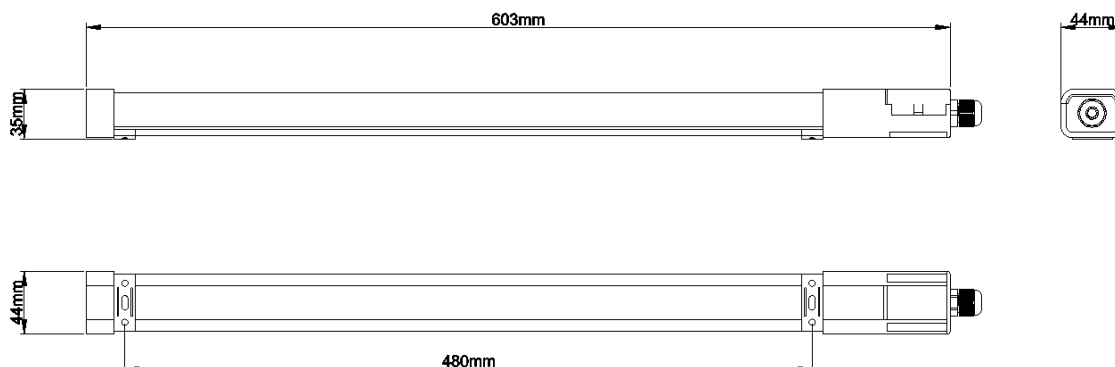

Product Dimensions

KSR9835