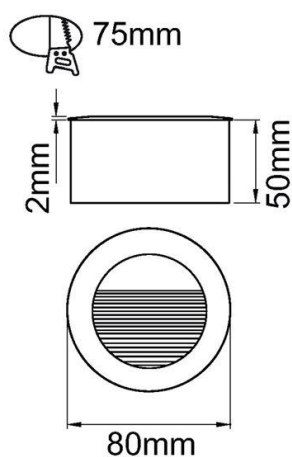

## Product Dimensions

**KSR1300/02**

**KSR1301/03**

**KSR1307/8**

KSR Lighting is constantly developing and improving its products. For this reason, all product descriptions in this data sheet are intended as a general guide, and KSR may change specifications from time to time in the interest of product development, without prior notification or public announcement. All descriptions in this data sheet present only general particulars of the goods to which they refer and shall not form part of any contract. Data in this guide has been obtained in controlled experimental conditions. However, KSR Lighting cannot accept any liability arising from the reliance on such data to the extent permitted.