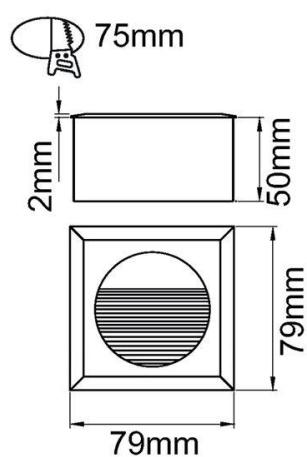

## Product Dimensions

**KSR1300/02**

**KSR1301/03**

**KSR1307/8**

KSR Lighting is constantly developing and improving its products. For this reason, all product descriptions in this data sheet are intended as a general guide, and KSR may change specifications from time to time in the interest of product development, without prior notification or public announcement. All descriptions in this data sheet present only general particulars of the goods to which they refer and shall not form part of any contract. Data in this guide has been obtained in controlled experimental conditions. However, KSR Lighting cannot accept any liability arising from the reliance on such data to the extent permitted.