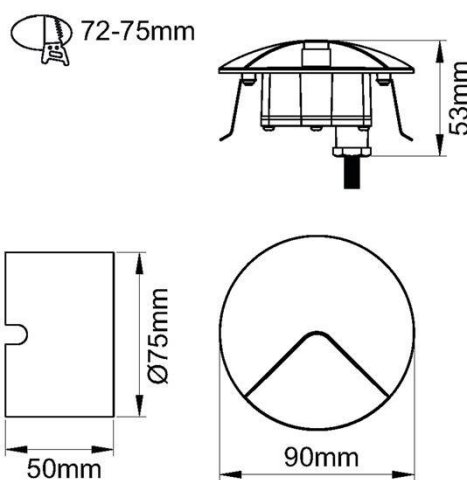

## Product Dimensions

**KSR1300/02**

**KSR1301/03**

**KSR1307/8**

KSR Lighting is constantly developing and improving its products. For this reason, all product descriptions in this data sheet are intended as a general guide, and KSR may change specifications from time to time in the interest of product development, without prior notification or public announcement. All descriptions in this data sheet present only general particulars of the goods to which they refer and shall not form part of any contract. Data in this guide has been obtained in controlled experimental conditions. However, KSR Lighting cannot accept any liability arising from the reliance on such data to the extent permitted.