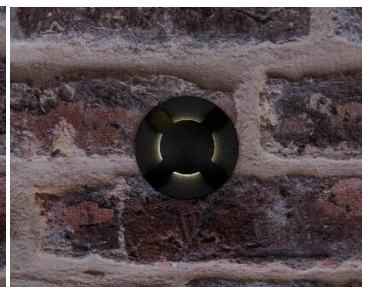

KSR1381/85