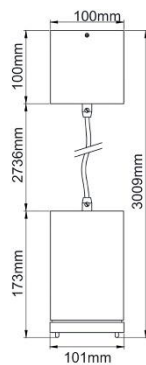

## Product Dimensions

**KSR7270-7274**

**KSR7275-7279**

**KSR7306-7308**

**KSR7309-7311**

KSR Lighting is constantly developing and improving its products. For this reason, all product descriptions in this data sheet are intended as a general guide, and KSR may change specifications from time to time in the interest of product development, without prior notification or public announcement. All descriptions in this data sheet present only general particulars of the goods to which they refer and shall not form part of any contract. Data in this guide has been obtained in controlled experimental conditions. However, KSR Lighting cannot accept any liability arising from the reliance on such data to the extent permitted.