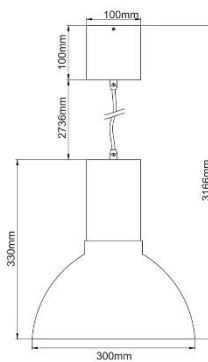

## Product Dimensions

**KSR7270-7274**

**KSR7275-7279**

**KSR7306-7308**

**KSR7309-7311**

KSR Lighting is constantly developing and improving its products. For this reason, all product descriptions in this data sheet are intended as a general guide, and KSR may change specifications from time to time in the interest of product development, without prior notification or public announcement. All descriptions in this data sheet present only general particulars of the goods to which they refer and shall not form part of any contract. Data in this guide has been obtained in controlled experimental conditions. However, KSR Lighting cannot accept any liability arising from the reliance on such data to the extent permitted.