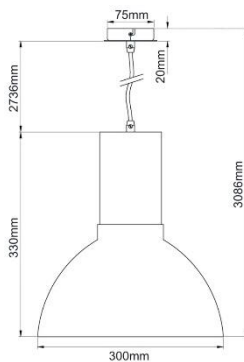

## Construction

Body: Extruded Aluminium  
 Diffuser: Polycarbonate

## Product Dimensions

**KSR7270-7274**

**KSR7275-7279**

**KSR7306-7308**

**KSR7309-7311**

KSR Lighting is constantly developing and improving its products. For this reason, all product descriptions in this data sheet are intended as a general guide, and KSR may change specifications from time to time in the interest of product development, without prior notification or public announcement. All descriptions in this data sheet present only general particulars of the goods to which they refer and shall not form part of any contract. Data in this guide has been obtained in controlled experimental conditions. However, KSR Lighting cannot accept any liability arising from the reliance on such data to the extent permitted.