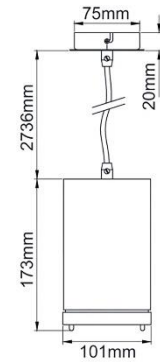

## Product Dimensions

**KSR7270-7274**

**KSR7275-7279**

**KSR7306-7308**

**KSR7309-7311**

KSR Lighting is constantly developing and improving its products. For this reason, all product descriptions in this data sheet are intended as a general guide, and KSR may change specifications from time to time in the interest of product development, without prior notification or public announcement. All descriptions in this data sheet present only general particulars of the goods to which they refer and shall not form part of any contract. Data in this guide has been obtained in controlled experimental conditions. However, KSR Lighting cannot accept any liability arising from the reliance on such data to the extent permitted.