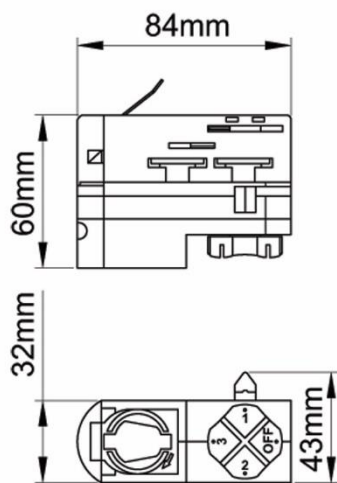

Product Specification

Product Code	Product Description	Wattage (W)	CCT (K)	Lumens (lm)	CRI (Ra)	Energy Efficiency Class 2021	Protection Class	Beam Angle	Warranty
KSR6534BLK	Escala Pro 46W LED Adjustable Beam Track Fitting in Black	46	3000	FL - 4203	93	F	I	22~60°	3 Years
				NFL - 4327					
				SP - 4336					
KSR6534WH	Escala Pro 46W LED Adjustable Beam Track Fitting in White	46	3000	FL - 4314	93	F	I	22~60°	3 Years
				NFL - 4328					
				SP - 4338					
KSR6535BLK	Escala Pro 46W LED Adjustable Beam Track Fitting in Black	46	4000	FL - 4663	91	F	I	22~60°	3 Years
				NFL - 4831					
				SP - 4765					
KSR6535WH	Escala Pro 46W LED Adjustable Beam Track Fitting in White	46	4000	FL - 4986	91	F	I	22~60°	3 Years
				NFL - 4976					
				SP - 4776					
Accessories									
KSR6414	Escala 3 Circuit Track Adapter for Escala Pro Single Circuit Track								

Nominal voltage	220~240V
Operating frequency	50-60Hz
Ambient temperature range	-20°C~+40°C
Start time	< 0.5 sec
IP rating	20

Construction

Body: Cast Aluminium
 Lens: Polycarbonate

Standards

BSEN60598-1:2021 Luminaires – Part 1: General requirements and tests

Product Dimensions

KSR6534-5

KSR6414

KSR Lighting is constantly developing and improving its products. For this reason, all product descriptions in this data sheet are intended as a general guide, and KSR may change specifications from time to time in the interest of product development, without prior notification or public announcement. All descriptions in this data sheet present only general particulars of the goods to which they refer and shall not form part of any contract. Data in this guide has been obtained in controlled experimental conditions. However, KSR Lighting cannot accept any liability arising from the reliance on such data to the extent permitted.