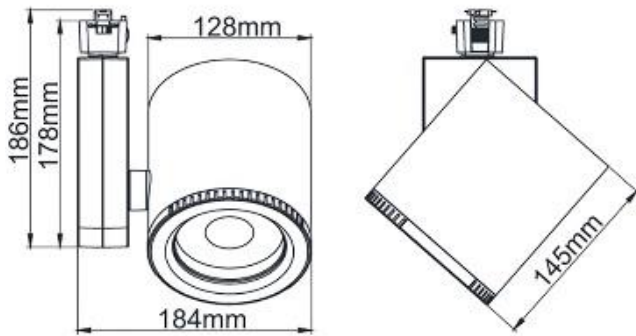

Product Specification

Product Code	Product Description	Wattage (W)	CCT (K)	Lumens (lm)	CRI (Ra)	Energy Efficiency Class 2021	Protection Class	Beam Angle	Warranty
KSR6534BLK	Escala Pro 46W LED Adjustable Beam Track Fitting in Black	46	3000	FL - 4203	93	F	I	22~60°	3 Years
				NFL - 4327					
				SP - 4336					
KSR6534WH	Escala Pro 46W LED Adjustable Beam Track Fitting in White	46	3000	FL - 4314	93	F	I	22~60°	3 Years
				NFL - 4328					
				SP - 4338					
KSR6535BLK	Escala Pro 46W LED Adjustable Beam Track Fitting in Black	46	4000	FL - 4663	91	F	I	22~60°	3 Years
				NFL - 4831					
				SP - 4765					
KSR6535WH	Escala Pro 46W LED Adjustable Beam Track Fitting in White	46	4000	FL - 4986	91	F	I	22~60°	3 Years
				NFL - 4976					
				SP - 4776					
Accessories									
KSR6414	Escala 3 Circuit Track Adapter for Escala Pro Single Circuit Track								

Nominal voltage	220~240V
Operating frequency	50-60Hz
Ambient temperature range	-20°C~+40°C
Start time	< 0.5 sec
IP rating	20

Construction

Body: Cast Aluminium
 Lens: Polycarbonate

Standards

BSEN60598-1:2021 Luminaires – Part 1: General requirements and tests

Product Dimensions

KSR6534-5

KSR6414

KSR Lighting is constantly developing and improving its products. For this reason, all product descriptions in this data sheet are intended as a general guide, and KSR may change specifications from time to time in the interest of product development, without prior notification or public announcement. All descriptions in this data sheet present only general particulars of the goods to which they refer and shall not form part of any contract. Data in this guide has been obtained in controlled experimental conditions. However, KSR Lighting cannot accept any liability arising from the reliance on such data to the extent permitted.