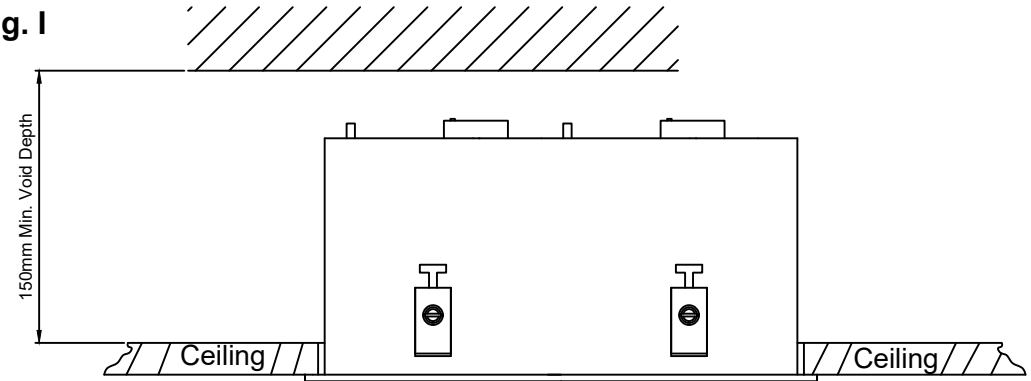

Cut a hole in the ceiling using the table opposite and ensure you have sufficient ceiling void without infringing on joists, water pipes or electrical cables.

Connect this product to the mains supply using the driver supplied only (Brown - Live and Blue - Neutral).

Fit body into aperture and fix using supplied clips, it may be necessary to tilt the lamps aside to secure the fixing clips.

Fit this product as per illustration shown in Fig.1

Ensure there is adequate free air ventilation around the fitting.

75mm all round and 25mm above.

Adjust lamp direction.

Turn on the mains supply to test the luminaire.

Fig. 1

KSR8236

	Box Size	ØCut out	Void Depth Required	Beam Angle	Dimmable	Lumens
KSR8235	189mm x 189mm	170mm x 170mm	150mm	60°	No	1x 1560
KSR8236	342mm x 189mm	323mm x 165mm	150mm	60°	No	2x 1560
KSR8237	498mm x 189mm	480mm x 165mm	150mm	60°	No	3x 1560
KSR8238	347mm x 347mm	325mm x 325mm	150mm	60°	No	4x 1560