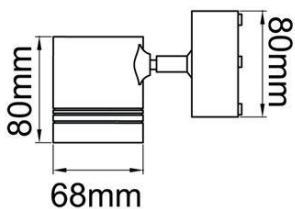

In Conformity with

LVD Low voltage directive 2014/35/EU
RoHS Restriction of hazardous substances 2011/65/EU

Product Dimensions

KSR7100/7108/7177

KSR7101/7109/7178

KSR7112

KSR Lighting is constantly developing and improving its products. For this reason, all product descriptions in this data sheet are intended as a general guide, and KSR may change specifications from time to time in the interest of product development, without prior notification or public announcement. All descriptions in this data sheet present only general particulars of the goods to which they refer and shall not form part of any contract. Data in this guide has been obtained in controlled experimental conditions. However, KSR Lighting cannot accept any liability arising from the reliance on such data to the extent permitted.