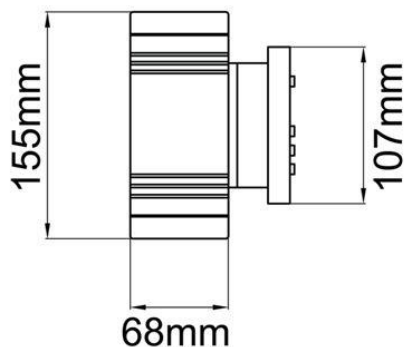

Silver

KSR7178

Rusty Brown

KSR7112

Anthracite

Product Specification

Product Code	Product Description	Wattage	Lamp Cap	Energy Efficiency Class	Protection Class
KSR7100	Sevas GU10 Single Wall Light Silver Finish	50w	GU10	D	I
KSR7101	Sevas GU10 Up/Down Wall Light Silver Finish	50w	2x GU10	D	I
KSR7108	Sevas GU10 Single Wall Light Anthracite Finish	50w	GU10	D	I
KSR7109	Sevas GU10 Up/Down Wall Light Anthracite Finish	50w	2x GU10	D	I
KSR7112	Sevas GU10 Double Wall Light Anthracite Finish	50w	2x GU10	D	I
KSR7177	Sevas GU10 Single Wall Light Rusty Brown Finish	50w	GU10	D	I
KSR7178	Sevas GU10 Up/Down Wall Light Rusty Brown Finish	50w	2x GU10	D	I
Lamp Options					
KSRLP932	7w 3000K 560 lumen Dimmable LED GU10 Lamp	7w	GU10 LED	A+	I
KSRLP933	7w 4000K 600umen Dimmable LED GU10 Lamp	7w	GU10 LED	A+	I

Nominal voltage	220~240VAC
Operating frequency	50-60Hz
Circuit Wattage	Max 50w Halogen
IP rating	55

Construction

Body: Cast Aluminium
Lens: Clear Glass

Standards

BSEN60598-1:2015 Luminaires – Part 1: General requirements and tests

In Conformity with

LVD Low voltage directive 2014/35/EU
RoHS Restriction of hazardous substances 2011/65/EU

Product Dimensions

KSR7100/7108/7177

KSR7101/7109/7178

KSR7112

KSR Lighting is constantly developing and improving its products. For this reason, all product descriptions in this data sheet are intended as a general guide, and KSR may change specifications from time to time in the interest of product development, without prior notification or public announcement. All descriptions in this data sheet present only general particulars of the goods to which they refer and shall not form part of any contract. Data in this guide has been obtained in controlled experimental conditions. However, KSR Lighting cannot accept any liability arising from the reliance on such data to the extent permitted.