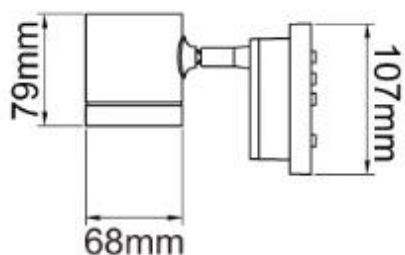

Product Features

- 1 year warranty
- IP55
- Single or double GU10 35W max.
- Single/double version: 90° Tilt, 180° Rotation
- Suitable for retro fit GU10 LED lamps
- Products supplied less lamps

KSR7100

Silver

KSR7178

Rusty Brown

KSR7112

Anthracite

Product Specification

Product Code	Product Description	Wattage	Lamp Cap	Energy Efficiency Class	Protection Class
KSR7100	Sevas GU10 Single Wall Light Silver Finish	50w	GU10	D	I
KSR7101	Sevas GU10 Up/Down Wall Light Silver Finish	50w	2x GU10	D	I
KSR7108	Sevas GU10 Single Wall Light Anthracite Finish	50w	GU10	D	I
KSR7109	Sevas GU10 Up/Down Wall Light Anthracite Finish	50w	2x GU10	D	I
KSR7112	Sevas GU10 Double Wall Light Anthracite Finish	50w	2x GU10	D	I
KSR7177	Sevas GU10 Single Wall Light Rusty Brown Finish	50w	GU10	D	I
KSR7178	Sevas GU10 Up/Down Wall Light Rusty Brown Finish	50w	2x GU10	D	I
Lamp Options					
KSRLP932	7w 3000K 560 lumen Dimmable LED GU10 Lamp	7w	GU10 LED	A+	I
KSRLP933	7w 4000K 600umen Dimmable LED GU10 Lamp	7w	GU10 LED	A+	I

In Conformity with

LVD Low voltage directive 2014/35/EU
RoHS Restriction of hazardous substances 2011/65/EU

Product Dimensions

KSR7100/7108/7177

KSR7101/7109/7178

KSR7112

KSR Lighting is constantly developing and improving its products. For this reason, all product descriptions in this data sheet are intended as a general guide, and KSR may change specifications from time to time in the interest of product development, without prior notification or public announcement. All descriptions in this data sheet present only general particulars of the goods to which they refer and shall not form part of any contract. Data in this guide has been obtained in controlled experimental conditions. However, KSR Lighting cannot accept any liability arising from the reliance on such data to the extent permitted.