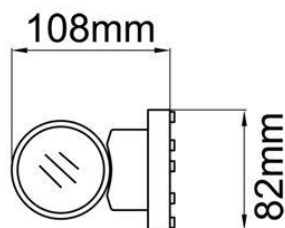

Silver

KSR7178

Rusty Brown

KSR7112

Anthracite

Product Specification

Product Code	Product Description	Wattage	Lamp Cap	Energy Efficiency Class	Protection Class
KSR7100	Sevas GU10 Single Wall Light Silver Finish	50w	GU10	D	I
KSR7101	Sevas GU10 Up/Down Wall Light Silver Finish	50w	2x GU10	D	I
KSR7108	Sevas GU10 Single Wall Light Anthracite Finish	50w	GU10	D	I
KSR7109	Sevas GU10 Up/Down Wall Light Anthracite Finish	50w	2x GU10	D	I
KSR7112	Sevas GU10 Double Wall Light Anthracite Finish	50w	2x GU10	D	I
KSR7177	Sevas GU10 Single Wall Light Rusty Brown Finish	50w	GU10	D	I
KSR7178	Sevas GU10 Up/Down Wall Light Rusty Brown Finish	50w	2x GU10	D	I
Lamp Options					
KSRLP932	7w 3000K 560 lumen Dimmable LED GU10 Lamp	7w	GU10 LED	A+	I
KSRLP933	7w 4000K 600umen Dimmable LED GU10 Lamp	7w	GU10 LED	A+	I

Nominal voltage	220~240VAC
Operating frequency	50-60Hz
Circuit Wattage	Max 50w Halogen
IP rating	55

Construction

Body: Cast Aluminium
Lens: Clear Glass

Standards

BSEN60598-1:2015 Luminaires – Part 1: General requirements and tests

In Conformity with

LVD Low voltage directive 2014/35/EU
RoHS Restriction of hazardous substances 2011/65/EU

Product Dimensions

KSR7100/7108/7177

KSR7101/7109/7178

KSR7112

KSR Lighting is constantly developing and improving its products. For this reason, all product descriptions in this data sheet are intended as a general guide, and KSR may change specifications from time to time in the interest of product development, without prior notification or public announcement. All descriptions in this data sheet present only general particulars of the goods to which they refer and shall not form part of any contract. Data in this guide has been obtained in controlled experimental conditions. However, KSR Lighting cannot accept any liability arising from the reliance on such data to the extent permitted.