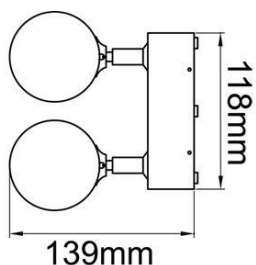

In Conformity with

LVD Low voltage directive 2014/35/EU
RoHS Restriction of hazardous substances 2011/65/EU

Product Dimensions

KSR7100/7108/7177

KSR7101/7109/7178

KSR7112

KSR Lighting is constantly developing and improving its products. For this reason, all product descriptions in this data sheet are intended as a general guide, and KSR may change specifications from time to time in the interest of product development, without prior notification or public announcement. All descriptions in this data sheet present only general particulars of the goods to which they refer and shall not form part of any contract. Data in this guide has been obtained in controlled experimental conditions. However, KSR Lighting cannot accept any liability arising from the reliance on such data to the extent permitted.