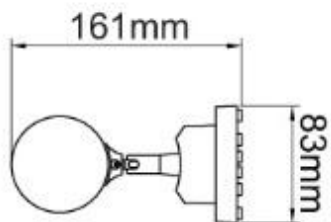

Product Features

- 1 year warranty
- IP55
- Single or double GU10 35W max.
- Single/double version: 90° Tilt, 180° Rotation
- Suitable for retro fit GU10 LED lamps
- Products supplied less lamps

KSR7100

Nominal voltage	220~240VAC
Operating frequency	50-60Hz
Circuit Wattage	Max 50w Halogen
IP rating	55

Construction

Body: Cast Aluminium
Lens: Clear Glass

Standards

BSEN60598-1:2015 Luminaires – Part 1: General requirements and tests

In Conformity with

LVD Low voltage directive 2014/35/EU
RoHS Restriction of hazardous substances 2011/65/EU

Product Dimensions

KSR7100/7108/7177

KSR7101/7109/7178

KSR7112

KSR Lighting is constantly developing and improving its products. For this reason, all product descriptions in this data sheet are intended as a general guide, and KSR may change specifications from time to time in the interest of product development, without prior notification or public announcement. All descriptions in this data sheet present only general particulars of the goods to which they refer and shall not form part of any contract. Data in this guide has been obtained in controlled experimental conditions. However, KSR Lighting cannot accept any liability arising from the reliance on such data to the extent permitted.