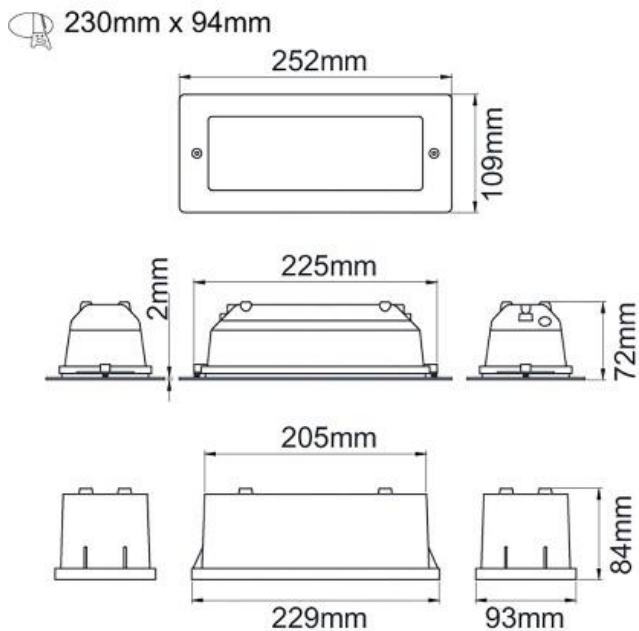

# Product Specification

Product Code	Product Description	Wattage (W)	CCT (K)	Lumens (lm)	CRI (Ra)	Energy Efficiency Class	Protection Class
KSR1350	Madrid 6W LED Wall Light with Black Plain Frame	6	3000	138	83	A	I
KSR1351	Madrid 6W LED Wall Light with Black Plain Frame	6	4000	138	83	A	I
KSR1352	Madrid 6W LED Wall Light with Stainless Steel Plain Frame	6	3000	138	83	A	I
KSR1353	Madrid 6W LED Wall Light with Stainless Steel Plain Frame	6	4000	138	83	A	I
KSR1354	Madrid Black Grille Frame	N/A	N/A	84	83	N/A	N/A
KSR1355	Madrid Stainless Steel Grille Frame	N/A	N/A	84	83	N/A	N/A

## Construction

Body: Aluminium  
Lens: Glass

# Product Dimensions