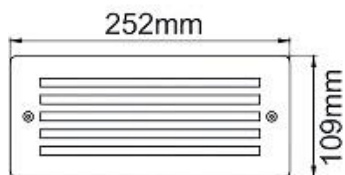

KSR1354-1355

KSR Lighting is constantly developing and improving its products. For this reason, all product descriptions in this data sheet are intended as a general guide, and KSR may change specifications from time to time in the interest of product development, without prior notification or public announcement. All descriptions in this data sheet present only general particulars of the goods to which they refer and shall not form part of any contract. Data in this guide has been obtained in controlled experimental conditions. However, KSR Lighting cannot accept any liability arising from the reliance on such data to the extent permitted.