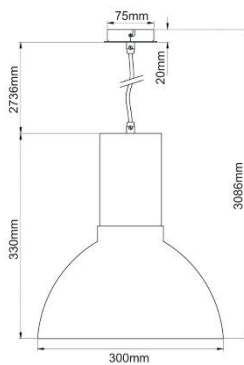

Nominal voltage	220~240V
Operating frequency	50-60Hz
Ambient temperature range	-20°C~+40°C
Start time	< 0.5 sec
Beam angle	55°
IP rating	20

Construction

Body: Aluminium
 Diffuser: Polycarbonate

Standards

Product Dimensions

KSR7270-7274

KSR7275-7279

KSR7306-7308

KSR7309-7311

KSR Lighting is constantly developing and improving its products. For this reason, all product descriptions in this data sheet are intended as a general guide, and KSR may change specifications from time to time in the interest of product development, without prior notification or public announcement. All descriptions in this data sheet present only general particulars of the goods to which they refer and shall not form part of any contract. Data in this guide has been obtained in controlled experimental conditions. However, KSR Lighting cannot accept any liability arising from the reliance on such data to the extent permitted.