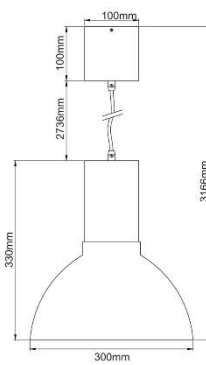

Product Dimensions

KSR7270-7274

KSR7275-7279

KSR7306-7308

KSR7309-7311

KSR Lighting is constantly developing and improving its products. For this reason, all product descriptions in this data sheet are intended as a general guide, and KSR may change specifications from time to time in the interest of product development, without prior notification or public announcement. All descriptions in this data sheet present only general particulars of the goods to which they refer and shall not form part of any contract. Data in this guide has been obtained in controlled experimental conditions. However, KSR Lighting cannot accept any liability arising from the reliance on such data to the extent permitted.