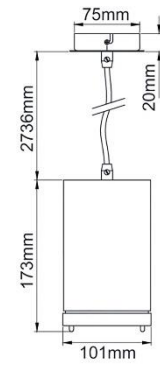

Product Dimensions

KSR7270-7274

KSR7275-7279

KSR7306-7308

KSR7309-7311

KSR Lighting is constantly developing and improving its products. For this reason, all product descriptions in this data sheet are intended as a general guide, and KSR may change specifications from time to time in the interest of product development, without prior notification or public announcement. All descriptions in this data sheet present only general particulars of the goods to which they refer and shall not form part of any contract. Data in this guide has been obtained in controlled experimental conditions. However, KSR Lighting cannot accept any liability arising from the reliance on such data to the extent permitted.