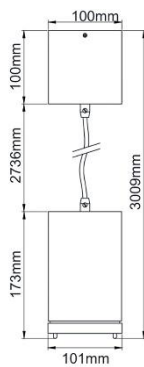

Product Dimensions

KSR7270-7274

KSR7275-7279

KSR7306-7308

KSR7309-7311

KSR Lighting is constantly developing and improving its products. For this reason, all product descriptions in this data sheet are intended as a general guide, and KSR may change specifications from time to time in the interest of product development, without prior notification or public announcement. All descriptions in this data sheet present only general particulars of the goods to which they refer and shall not form part of any contract. Data in this guide has been obtained in controlled experimental conditions. However, KSR Lighting cannot accept any liability arising from the reliance on such data to the extent permitted.