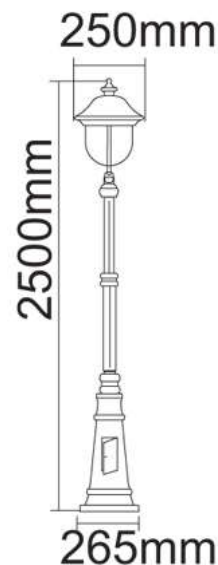

Dimensions: