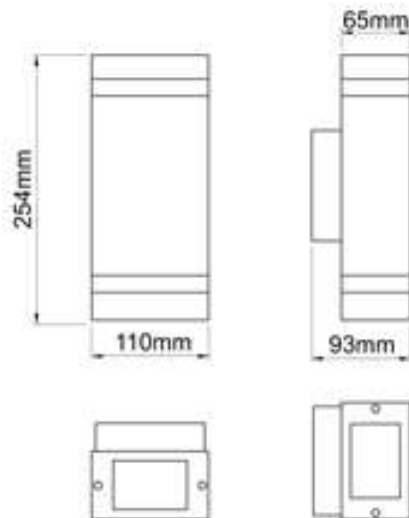

Tel: 02392 674343

Email: sales@ksr-lighting.com

Website: www.ksrlighting.com